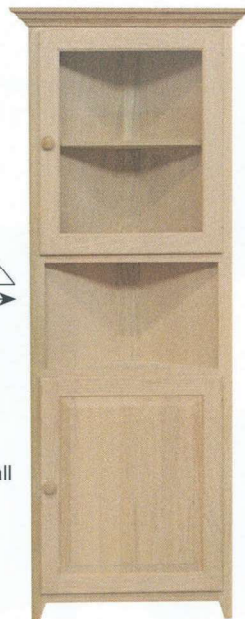

TOP VIEW  
3675CC1  
3675CC2  
Both units are 78" tall

3675CC2  
Corner Cabinet  
Inside depth 16"

# LIVING & DINING

Yarbrough Furniture Designs, Inc

20CCP1  
Corner Cabinet 74" tall

20CCP2  
Corner Cabinet 74" tall

24CCP1  
Corner Cabinet 74" tall

24CCP2  
Corner Cabinet 74" tall

JC2L Cabinet  
2 adjustable shelves  
37 7/8" w x 48" h x 13" d