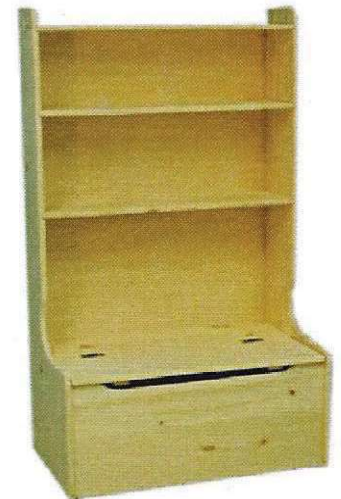

Pine Combo Toybox/Bookcase
112 36w x 60t x 20 1/2d