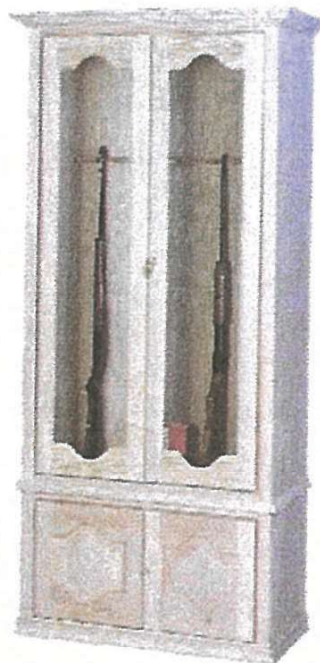

Traditional Gun Cabinet

740 36w x 77t x 18 1/2d
Holds 8 Guns