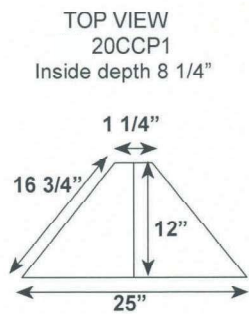

LIVING & DINING

Yarbrough Furniture Designs, Inc

20CCP1
Corner Cabinet 74" tall