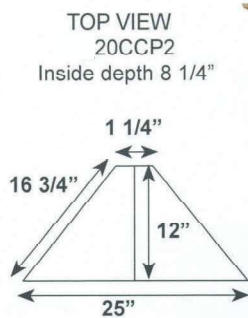

TOP VIEW  
2472CC1  
2472CC2  
Both units are 74" tall

2472CC2  
Corner Cabinet  
Inside depth 11 5/8"

TOP VIEW  
2875CC1  
2872CC5  
Both units are 78" tall

2875CC1  
Corner Cabinet  
Inside depth 12 1/4"

2875CC2  
Corner Cabinet  
Inside depth 12 1/4"

3275CC1  
Corner Cabinet  
Inside depth 14"

TOP VIEW  
3275CC1  
3275CC2  
Both units are 78" tall

3275CC2  
Corner Cabinet  
Inside depth 14"

3675CC1  
Corner Cabinet  
Inside depth 16"

TOP VIEW  
3675CC1  
3675CC2  
Both units are 78" tall

3675CC2  
Corner Cabinet  
Inside depth 16"

# LIVING & DINING

Yarbrough Furniture Designs, Inc

20CCP1  
Corner Cabinet 74" tall

20CCP2  
Corner Cabinet 74" tall

24CCP1  
Corner Cabinet 74" tall

24CCP2  
Corner Cabinet 74" tall

JC2L Cabinet  
2 adjustable shelves  
37 7/8" w x 48" h x 13" d