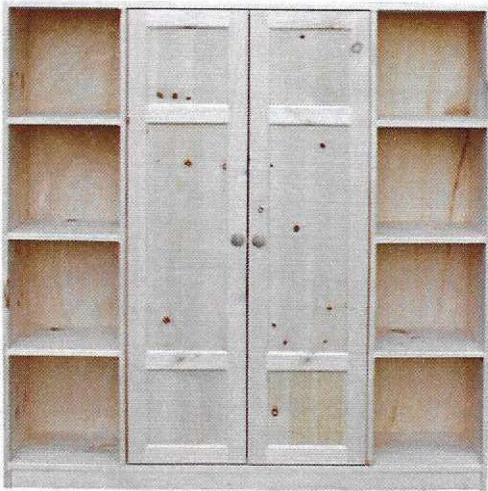

Yarbrough Furniture Designs, Inc

Pine Organizer Cabinet
3102 56 1/2w x 60t x 11 1/4d