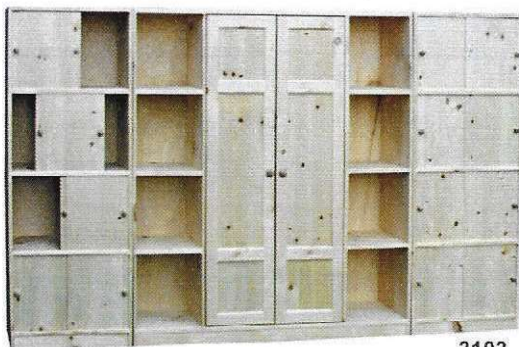

3103

3102

3103