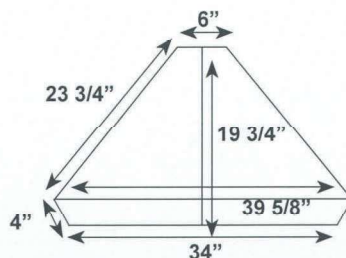

TOP VIEW
3675CC1
3675CC2
Both units are 78" tall