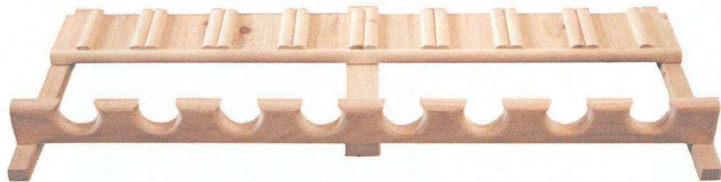

LIVING & DINING

Yarbrough Furniture Designs, Inc

/WINERack