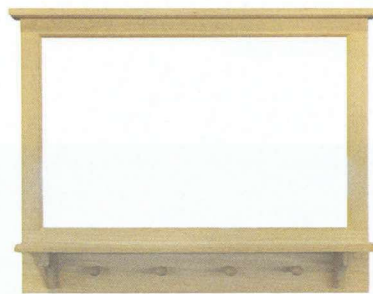

WM_1340 Shelf/ 5 pegs
27 3/4"w x 25 1/2"h