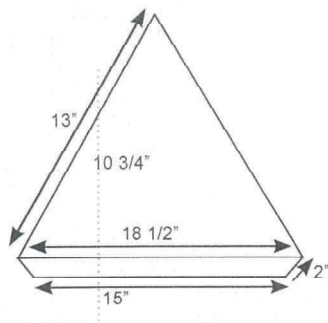

TOP VIEW OF 1100 SERIES

WM_1110 2 adj. shelves
18 1/2"w x 26"h x 10 3/4"d