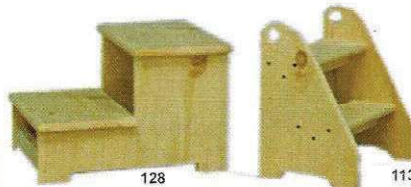

Pine 2-Step Stool
128 18w x 12t x 16d
Pine 2-Step Stool
113 13 1/2w x 15t x 11d