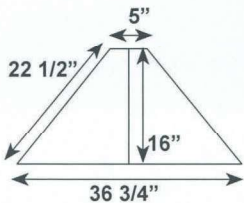

CA\_3020 Storage Cabinet  
39" w x 58" h x 13" d  
4 adjustable shelves  
Raised or flat panel doors

CA\_3020/16 1/2  
39" w x 58" h x 16 1/2" d

CA\_3030 Storage Cabinet  
25" w x 58" h x 13" d  
4 adjustable shelves  
Raised or flat panel doors

CA\_3030/16 1/2  
25" w x 58" h x 16 1/2" d

CA\_3040 Storage Cabinet  
25" w x 72" h x 13" d  
5 adjustable shelves  
Raised or flat panel doors

CA\_3040/16 1/2  
25" w x 72" h x 16 1/2" d

TOP VIEW  
CC\_3001  
CC\_3002

CC\_3001 Corner Cabinet  
31 1/4" w x 76" h x 13" d

CC\_3002 Corner Cabinet  
31 1/4" w x 76" h x 13" d

CC\_3003 Corner Cabinet  
36 3/4" w x 76" h x 16" d

TOP VIEW  
CC\_3003  
CC\_3004  
CC\_3005

CC\_3004 Corner Cabinet  
36 3/4" w x 76" h x 16" d