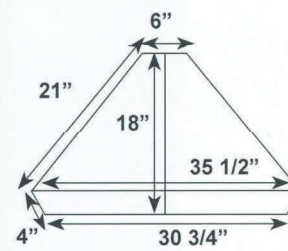

TOP VIEW
3275CC1
3275CC2
Both units are 78" tall