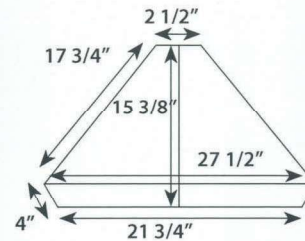

# LIVING & DINING

Yarbrough Furniture Designs, Inc

TOP VIEW  
2072CC1  
2072CC2  
Both units are 74" tall

2072CC1  
Corner Cabinet  
Inside depth 9 1/2"

2072CC2  
Corner Cabinet  
Inside depth 9 1/2"

2472CC1  
Corner Cabinet  
Inside depth 11 5/8"

TOP VIEW  
2472CC1  
2472CC2  
Both units are 74" tall

2472CC2  
Corner Cabinet  
Inside depth 11 5/8"

TOP VIEW  
2875CC1  
2872CC5  
Both units are 78" tall

2875CC1  
Corner Cabinet  
Inside depth 12 1/4"