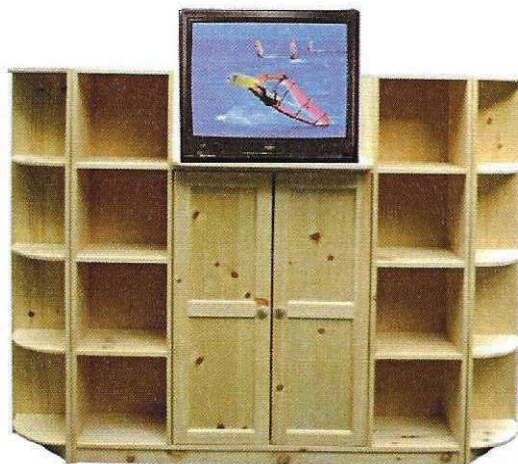

3111

3101

3111