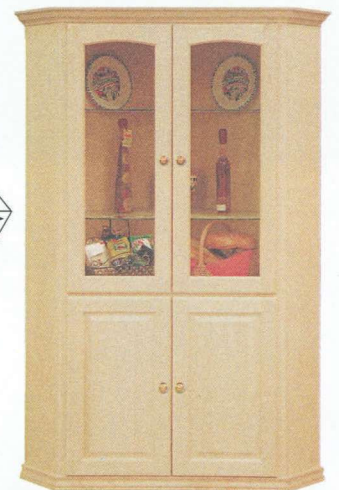

CC_3006 Corner Cabinet
46" w x 72" h x 27 1/4" d