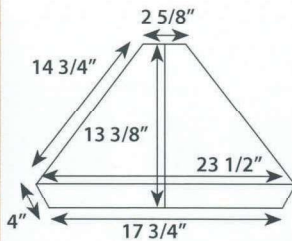

# LIVING & DINING

Yarbrough Furniture Designs, Inc

TOP VIEW  
2072CC1  
2072CC2  
Both units are 74" tall

2072CC1  
Corner Cabinet  
Inside depth 9 1/2"

2072CC2  
Corner Cabinet  
Inside depth 9 1/2"

2472CC1  
Corner Cabinet  
Inside depth 11 5/8"