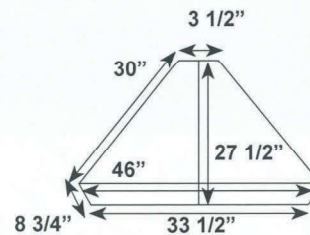

CA\_3030/16 1/2  
25" w x 58" h x 16 1/2" d

CA\_3040 Storage Cabinet  
25" w x 72" h x 13" d  
5 adjustable shelves  
Raised or flat panel doors

CA\_3040/16 1/2  
25" w x 72" h x 16 1/2" d

TOP VIEW  
CC\_3001  
CC\_3002

CC\_3001 Corner Cabinet  
31 1/4" w x 76" h x 13" d

CC\_3002 Corner Cabinet  
31 1/4" w x 76" h x 13" d

CC\_3003 Corner Cabinet  
36 3/4" w x 76" h x 16" d

TOP VIEW  
CC\_3003  
CC\_3004  
CC\_3005

CC\_3004 Corner Cabinet  
36 3/4" w x 76" h x 16" d

CC\_3005 Corner Cabinet  
36 3/4" w x 76" h x 16" d

TOP VIEW  
CC\_3006

CC\_3006 Corner Cabinet  
46" w x 72" h x 27 1/4" d