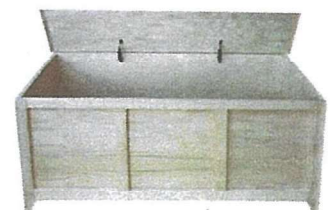

- 1690 32"w x 24"t x 19"-1/2"d
- 1691 36"w x 24"t x 19"-1/2"d
- 1692 48"w x 24"t x 19-1/2"d
- 1693 60"w x 24"t x 19-1/2"d