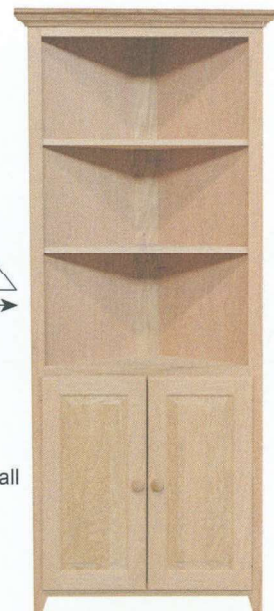

# LIVING & DINING

Yarbrough Furniture Designs, Inc

20CCP1  
Corner Cabinet 74" tall

20CCP2  
Corner Cabinet 74" tall

24CCP1  
Corner Cabinet 74" tall

24CCP2  
Corner Cabinet 74" tall

JC2L Cabinet  
2 adjustable shelves  
37 7/8" w x 48" h x 13" d

# LIVING & DINING

Yarbrough Furniture Designs, Inc

\*\*\*All items on this page are also offered in 16" deep. Use /16 to order.\*\*\*