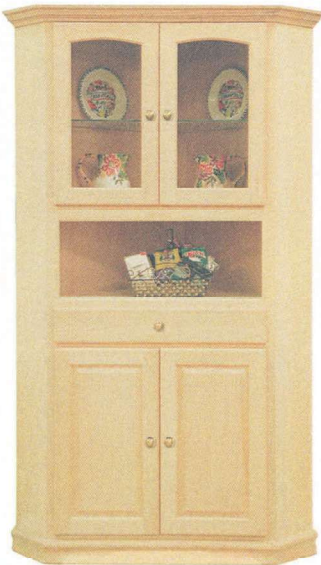

# LIVING & DINING

Yarbrough Furniture Designs, Inc

TOP VIEW  
CC\_3007  
CC\_3008  
CC\_3009

CC\_3007 Corner Cabinet  
46" w x 72" h x 27 1/4" d  
3 adj. shelf

CC\_3008 Corner Cabinet  
45 1/2" w x 80" h x 27 1/4" d  
3 adj. shelves

CC\_3009 Corner Cabinet  
45 1/2" w x 80" h x 27 1/4" d  
3 adj. shelf

708H Hutch 708B Buffet  
35 1/2" w x 42" h x 14" d 35 1/2" w x 34" h x 17 1/4" d  
1 adjustable shelf 1 adjustable shelf

718H Hutch 718B Buffet  
49" w x 42" h x 14" d 48 1/2" w x 34" h x 17 1/4" d  
2 adjustable shelves 1 adjustable shelf