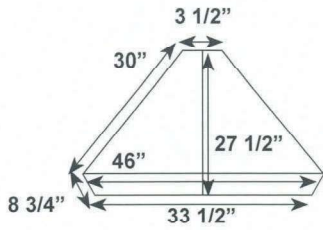

CC\_3001 Corner Cabinet  
31 1/4" w x 76" h x 13" d

CC\_3002 Corner Cabinet  
31 1/4" w x 76" h x 13" d

CC\_3003 Corner Cabinet  
36 3/4" w x 76" h x 16" d

TOP VIEW  
CC\_3003  
CC\_3004  
CC\_3005

CC\_3004 Corner Cabinet  
36 3/4" w x 76" h x 16" d

CC\_3005 Corner Cabinet  
36 3/4" w x 76" h x 16" d

TOP VIEW  
CC\_3006

CC\_3006 Corner Cabinet  
46" w x 72" h x 27 1/4" d

# LIVING & DINING

Yarbrough Furniture Designs, Inc

TOP VIEW  
CC\_3007  
CC\_3008  
CC\_3009

CC\_3007 Corner Cabinet  
46" w x 72" h x 27 1/4" d  
3 adj. shelf

CC\_3008 Corner Cabinet  
45 1/2" w x 80" h x 27 1/4" d  
3 adj. shelves