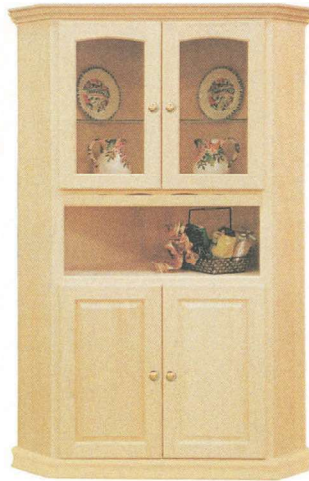

CC\_3005 Corner Cabinet  
36 3/4" w x 76" h x 16" d

TOP VIEW  
CC\_3006

CC\_3006 Corner Cabinet  
46" w x 72" h x 27 1/4" d

# LIVING & DINING

Yarbrough Furniture Designs, Inc

TOP VIEW  
CC\_3007  
CC\_3008  
CC\_3009

CC\_3007 Corner Cabinet  
46" w x 72" h x 27 1/4" d  
3 adj. shelf

CC\_3008 Corner Cabinet  
45 1/2" w x 80" h x 27 1/4" d  
3 adj. shelves

CC\_3009 Corner Cabinet  
45 1/2" w x 80" h x 27 1/4" d  
3 adj. shelf

708H Hutch 708B Buffet  
35 1/2" w x 42" h x 14" d 35 1/2" w x 34" h x 17 1/4" d  
1 adjustable shelf 1 adjustable shelf

718H Hutch 718B Buffet  
49" w x 42" h x 14" d 48 1/2" w x 34" h x 17 1/4" d  
2 adjustable shelves 1 adjustable shelf