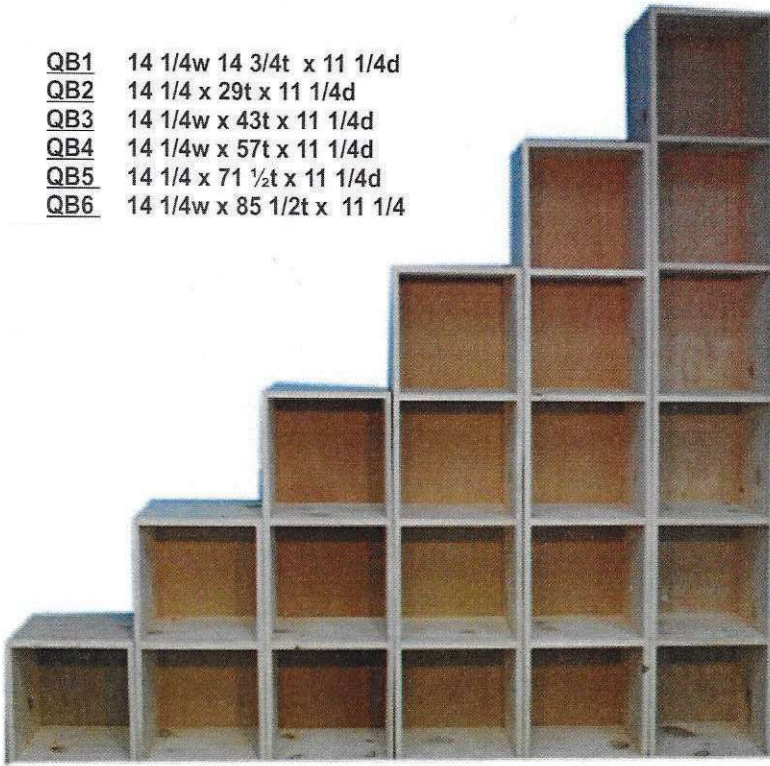

Yarbrough Furniture Designs, Inc

- QB1 14 1/4w 14 3/4t x 11 1/4d
- QB2 14 1/4 x 29t x 11 1/4d
- QB3 14 1/4w x 43t x 11 1/4d
- QB4 14 1/4w x 57t x 11 1/4d
- QB5 14 1/4 x 71 1/2t x 11 1/4d
- QB6 14 1/4w x 85 1/2t x 11 1/4d

Available in Pine Only

1.	QB2-LDrw	QB 2 w/ Long Drws
2.	QB1-1D	QB 1 w/ 1 Door
3.	QB2-2D	QB 2 w/ 2 Doors
4.	QB1-2Drw	QB 1 w/ 2 Drws
5.	QB2-D-2Drw	QB2 w/ 1Door & 2 Drws
6.	QSD	Cube Small Drawer
7.	QLD	Cube Large Drawer
8.	QB2/DIV	QB 2 w/ Dividers

Pine Organizers w/ QB Drawers

- 3107 4-Level
  28w x 59 3/4t x 11 1/4d
- 3108 3-Level
  28w x 45 3/4t x 11 1/4d
- 3109 2-Level
  28w x 31 1/2t x 11 1/4d
- 3110 1-Level
  28w x 14 1/4t x 11 1/4d

6 Hole Display Unit

QB3/2 29w x 43 1/2t x 11 1/4d