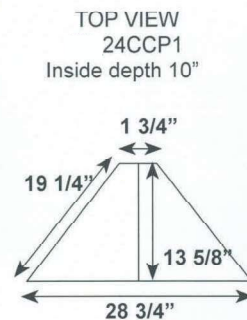

# LIVING & DINING

Yarbrough Furniture Designs, Inc

20CCP1  
Corner Cabinet 74" tall

20CCP2  
Corner Cabinet 74" tall

24CCP1  
Corner Cabinet 74" tall

24CCP2  
Corner Cabinet 74" tall

JC2L Cabinet  
2 adjustable shelves  
37 7/8" w x 48" h x 13" d