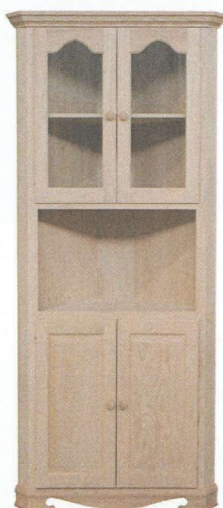

2875CC2  
Corner Cabinet  
Inside depth 12 1/4"

3275CC1  
Corner Cabinet  
Inside depth 14"

TOP VIEW  
3275CC1  
3275CC2  
Both units are 78" tall

3275CC2  
Corner Cabinet  
Inside depth 14"

3675CC1  
Corner Cabinet  
Inside depth 16"