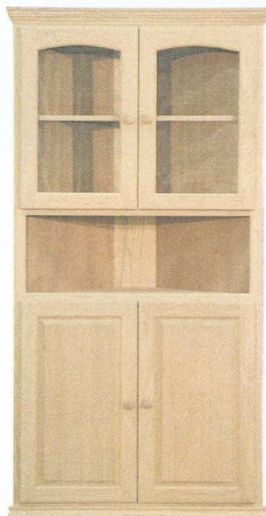

CA\_3030/16 1/2  
25" w x 58" h x 16 1/2" d

CA\_3040 Storage Cabinet  
25" w x 72" h x 13" d  
5 adjustable shelves  
Raised or flat panel doors

CA\_3040/16 1/2  
25" w x 72" h x 16 1/2" d

TOP VIEW  
CC\_3001  
CC\_3002

CC\_3001 Corner Cabinet  
31 1/4" w x 76" h x 13" d

CC\_3002 Corner Cabinet  
31 1/4" w x 76" h x 13" d

CC\_3003 Corner Cabinet  
36 3/4" w x 76" h x 16" d

TOP VIEW  
CC\_3003  
CC\_3004  
CC\_3005

CC\_3004 Corner Cabinet  
36 3/4" w x 76" h x 16" d

CC\_3005 Corner Cabinet  
36 3/4" w x 76" h x 16" d

TOP VIEW  
CC\_3006

CC\_3006 Corner Cabinet  
46" w x 72" h x 27 1/4" d