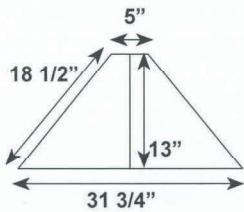

**Blanket / Storage Chest**

- 1690 32"w x 24"t x 19"-1/2"d
- 1691 36"w x 24"t x 19"-1/2"d
- 1692 48"w x 24"t x 19-1/2"d
- 1693 60"w x 24"t x 19-1/2"d

# LIVING & DINING

Yarbrough Furniture Designs, Inc

CA\_3010 Storage Cabinet  
33 3/4" w x 72" h x 13" d  
3 adjustable shelves  
Raised or flat panel doors

CA\_3010/16 1/2  
33 3/4" w x 72" h x 16 1/2" d

CA\_3020 Storage Cabinet  
39" w x 58" h x 13" d  
4 adjustable shelves  
Raised or flat panel doors

CA\_3020/16 1/2  
39" w x 58" h x 16 1/2" d

CA\_3030 Storage Cabinet  
25" w x 58" h x 13" d  
4 adjustable shelves  
Raised or flat panel doors

CA\_3030/16 1/2  
25" w x 58" h x 16 1/2" d

CA\_3040 Storage Cabinet  
25" w x 72" h x 13" d  
5 adjustable shelves  
Raised or flat panel doors

CA\_3040/16 1/2  
25" w x 72" h x 16 1/2" d

TOP VIEW  
CC\_3001  
CC\_3002