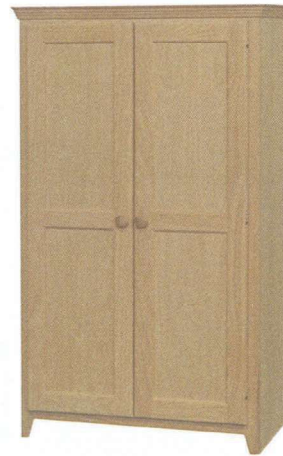

# LIVING & DINING

Yarbrough Furniture Designs, Inc

20CCP1  
Corner Cabinet 74" tall

20CCP2  
Corner Cabinet 74" tall

24CCP1  
Corner Cabinet 74" tall

24CCP2  
Corner Cabinet 74" tall

JC2L Cabinet  
2 adjustable shelves  
37 7/8" w x 48" h x 13" d

# LIVING & DINING

Yarbrough Furniture Designs, Inc

\*\*\*All items on this page are also offered in 16" deep. Use /16 to order.\*\*\*

## Storage

2451P1/RPD Storage Cabinet  
4 adjustable shelves  
25 1/2"w x 51 3/4"h x 12 3/4"d

2451P2/FPD Storage Cabinet  
4 adjustable shelves  
25 1/2"w x 51 3/4"h x 12 3/4"d

2472P1/RPD Storage Cabinet  
4 adjustable shelves, 1 permanent  
25 1/2"w x 72"h x 12 3/4"d