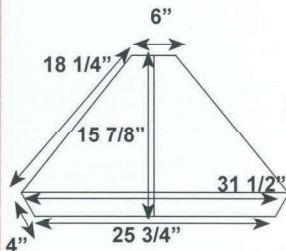

# LIVING & DINING

Yarbrough Furniture Designs, Inc

TOP VIEW  
2072CC1  
2072CC2  
Both units are 74" tall

2072CC1  
Corner Cabinet  
Inside depth 9 1/2"

2072CC2  
Corner Cabinet  
Inside depth 9 1/2"

2472CC1  
Corner Cabinet  
Inside depth 11 5/8"

TOP VIEW  
2472CC1  
2472CC2  
Both units are 74" tall

2472CC2  
Corner Cabinet  
Inside depth 11 5/8"

TOP VIEW  
2875CC1  
2872CC5  
Both units are 78" tall

2875CC1  
Corner Cabinet  
Inside depth 12 1/4"