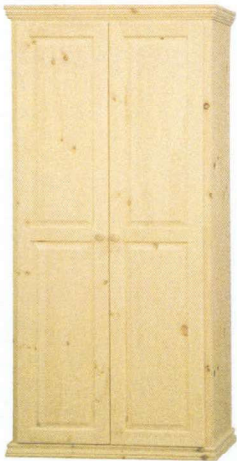

LIVING & DINING

Yarbrough Furniture Designs, Inc

CA_3010 Storage Cabinet
33 3/4" w x 72" h x 13" d
3 adjustable shelves
Raised or flat panel doors

CA_3010/16 1/2
33 3/4" w x 72" h x 16 1/2" d