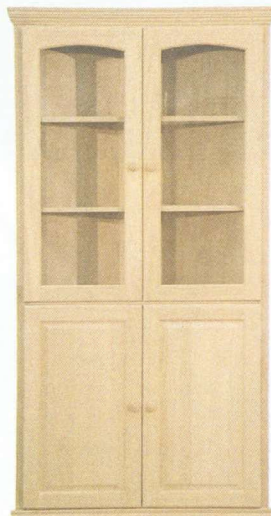

CA\_3030/16 1/2  
25" w x 58" h x 16 1/2" d

CA\_3040 Storage Cabinet  
25" w x 72" h x 13" d  
5 adjustable shelves  
Raised or flat panel doors

CA\_3040/16 1/2  
25" w x 72" h x 16 1/2" d

TOP VIEW  
CC\_3001  
CC\_3002

CC\_3001 Corner Cabinet  
31 1/4" w x 76" h x 13" d

CC\_3002 Corner Cabinet  
31 1/4" w x 76" h x 13" d

CC\_3003 Corner Cabinet  
36 3/4" w x 76" h x 16" d

TOP VIEW  
CC\_3003  
CC\_3004  
CC\_3005

CC\_3004 Corner Cabinet  
36 3/4" w x 76" h x 16" d