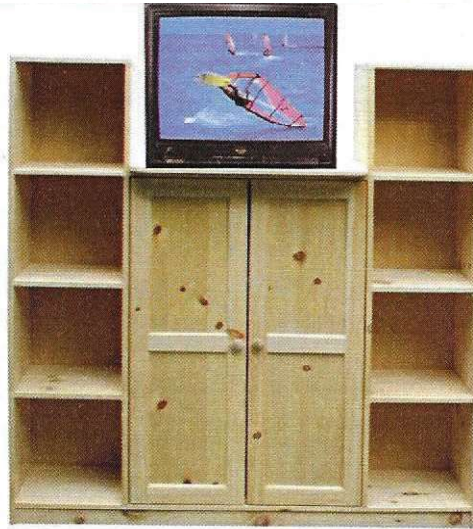

Pine Activity Center
3101 56 1/2w x 60t x 11 1/4d