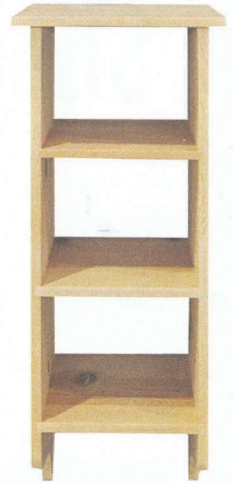

WM\_1465  
Plate grooves/ 5 pegs  
28"w x 5 3/4"h x 6 3/4"d

WM\_1470  
Plate grooves/ 5 wine glass holders  
28"w x 6"h x 10"d

# Yarbrough Furniture Designs, Inc

WMY1230  
14"w x 16 1/2"h x 11"d  
2 pegs

WM\_1210  
20"w x 25 3/4"h x 8"d  
1 adj. shelf

WM\_1220  
26"w x 25 3/4"h x 8"d  
1 adj. shelf

WMY1240  
14"w x 32 1/4"h x 11"d