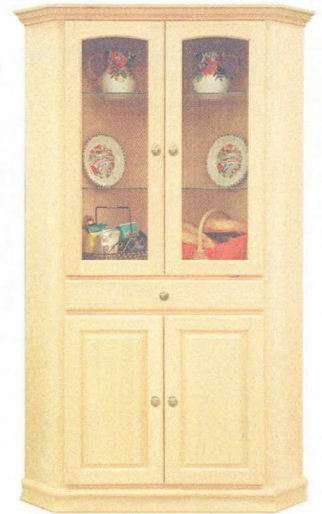

# LIVING & DINING

Yarbrough Furniture Designs, Inc

TOP VIEW  
CC\_3007  
CC\_3008  
CC\_3009

CC\_3007 Corner Cabinet  
46" w x 72" h x 27 1/4" d  
3 adj. shelf

CC\_3008 Corner Cabinet  
45 1/2" w x 80" h x 27 1/4" d  
3 adj. shelves

CC\_3009 Corner Cabinet  
45 1/2" w x 80" h x 27 1/4" d  
3 adj. shelf

708H Hutch 708B Buffet  
35 1/2" w x 42" h x 14" d 35 1/2" w x 34" h x 17 1/4" d  
1 adjustable shelf 1 adjustable shelf

718H Hutch 718B Buffet  
49" w x 42" h x 14" d 48 1/2" w x 34" h x 17 1/4" d  
2 adjustable shelves 1 adjustable shelf