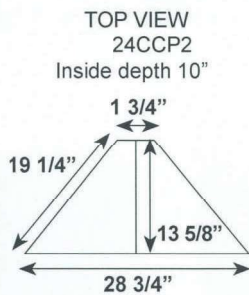

# LIVING & DINING

Yarbrough Furniture Designs, Inc

20CCP1  
Corner Cabinet 74" tall

20CCP2  
Corner Cabinet 74" tall

24CCP1  
Corner Cabinet 74" tall

24CCP2  
Corner Cabinet 74" tall

JC2L Cabinet  
2 adjustable shelves  
37 7/8" w x 48" h x 13" d