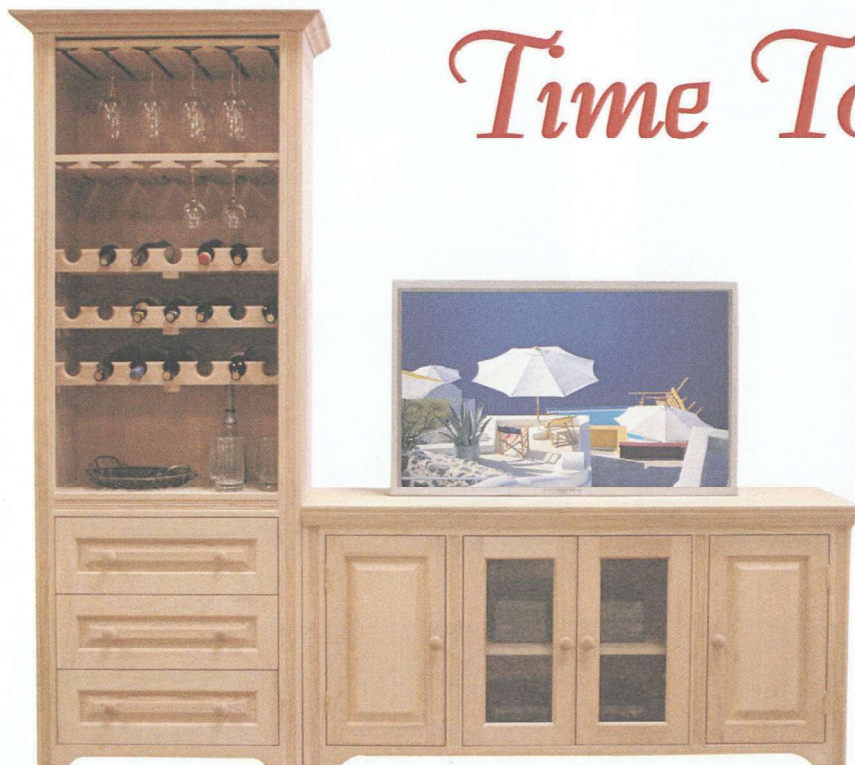

Time To Relax...