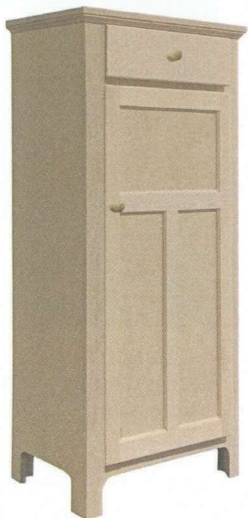

CX\_3200  
Chimney Cupboard  
25 1/4"w x 72"h x 15"d  
3 adjustable shelves

CX\_3240  
Chimney Cupboard  
35"w x 72"h x 17"d  
3 adjustable shelves

# LIVING & DINING

Yarbrough Furniture Designs, Inc

CX\_3260  
35"w x 72"h x 17"d  
3 adjustable shelves

CX\_3280  
3 adjustable shelves  
42 3/4"w x 72"h x 15 1/2"d

CX\_3300  
50"w x 56"h x 15"d  
2 adjustable shelves, stemware rack  
[holds 4 wine bottles]

CX\_3500  
29"w x 56"h x 14 3/4"d  
3 adjustable shelves

CX\_3550  
49 3/4"w x 56"h x 14 3/4"d  
3 adjustable shelves

CX\_4500/7217  
35"w x 72"h x 17"d  
3 adjustable shelves

CX\_4500/7225 (shown)  
35"w x 72"h x 25"d  
3 adjustable shelves

CX\_4500/8417  
35"w x 84"h x 17"d  
3 adjustable shelves

CX\_4500/8425  
35"w x 84"h x 25"d  
3 adjustable shelves