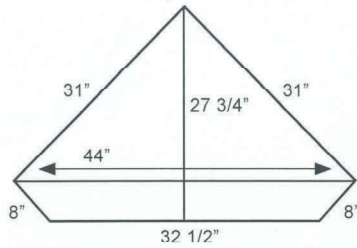

CC_3027 Corner Cabinet
44" w x 27 1/2" h x 27 3/4" d
Flat or raised panel doors