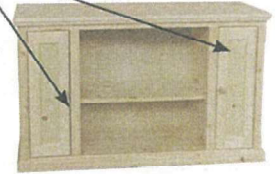

Flat panel doors

Flat panel door

EC\_4030 48" w x 30" h x 17 1/2" d

EC\_4040 49 1/2" w x 30" h x 17 1/2" d

Yarbrough Furniture Designs, Inc

TRADITIONAL - 4000 COLLECTION

Dimensions are case sizes. Molding increases overall dimensions.