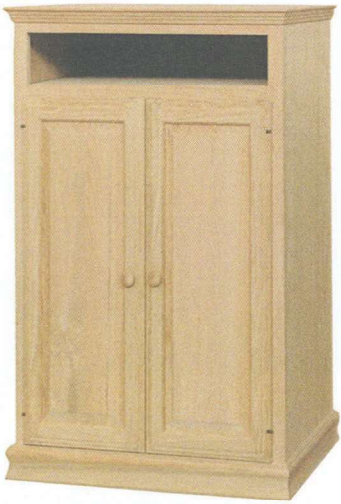

MEDIA

Yarbrough Furniture Designs, Inc

BRS191/RPD Stand
28"w x 47"h x 16 1/4"d
2 adjustable shelves