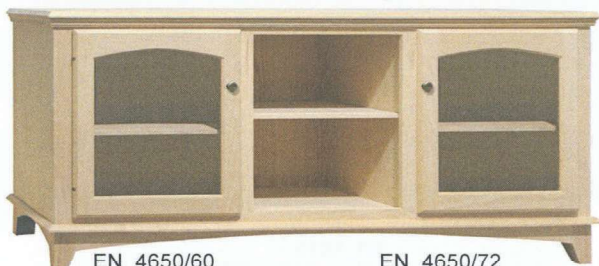

EN\_4625/60  
60" w x 30" h x 16" d  
3 adjustable shelves

EN\_4625/72  
72" w x 30" h x 16" d  
3 adjustable shelves

EN\_4630/60  
60" w x 24" h x 16" d  
3 adjustable shelves

EN\_4630/72  
72" w x 24" h x 16" d  
3 adjustable shelves

EN\_4635  
48" w x 30" h x 16" d 2 adjustable shelves

EN\_4643  
60" w x 36" h x 16" d 4 adjustable shelves

EN\_4645/60  
60" w x 36" h x 16" d  
4 adjustable shelves

EN\_4645/72  
72" w x 36" h x 16" d  
4 adjustable shelves

EN\_4650/60  
60" w x 30" h x 16" d  
3 adjustable shelves

EN\_4650/72  
72" w x 30" h x 16" d  
3 adjustable shelves

EN\_4660 48" w x 30" h x 16" d

Yarbrough Furniture Designs, Inc

**NEW SHAKER - 4800 COLLECTION**

**Dimensions are case sizes on width & depth: height is overall.**

Close-up Top Molding

Close-up Base Molding

EN\_4800  
32"w x 24"h x 18"d  
1 adjustable shelf

EN\_4803  
48"w x 24"h x 18"d  
2 adjustable shelves