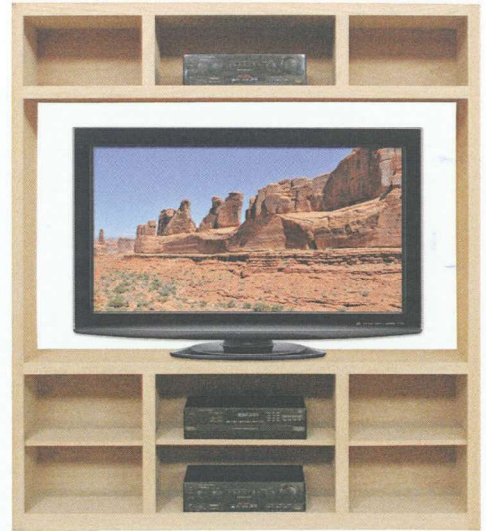

WU_4165/tall 65"w x 78"h x 16 1/2"d
TV Area: 61 1/2"w x 39"h
This item is offered in all styles.