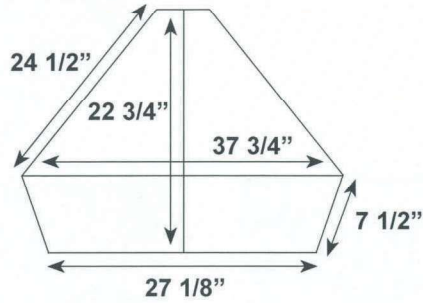

BRC192/RPD Corner Cabinet
37 3/4" w x 47 1/2" h x 22 3/4" d
2 adjustable shelves