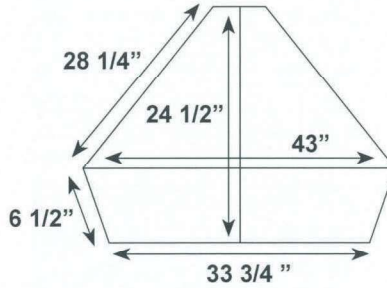

**C19S1/ARD**  
Corner Cabinet  
37 3/4"w x 28"h x 22 3/4"d

**C19S2/RPD**  
Corner Cabinet  
37 3/4"w x 28"h x 22 3/4"d

C27S1/ARD Corner Cabinet  
43" w x 28" h x 24 1/2" d

TOP VIEW  
C27S1/ARD  
C27S2/RPD