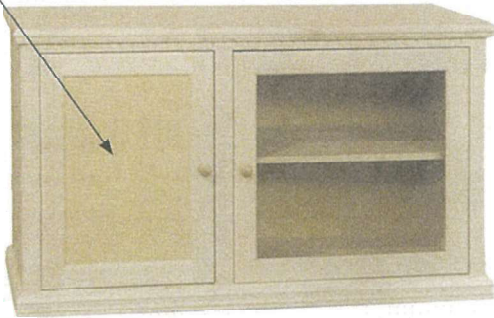

# MEDIA

Yarbrough Furniture Designs, Inc

This item is offered in:  
/SH, /ACT only.

EC\_4010/36 37 3/4" w x 42" h x 17 1/2" d  
EC\_4010/42 43 3/4" w x 42" h x 17 1/2" d

EC\_4020/24 55 1/2" w x 24" h x 17 1/2" d  
EC\_4020/30 55 1/2" w x 30" h x 17 1/2" d  
EC\_4020/36 55 1/2" w x 36" h x 17 1/2" d

Flat panel doors

Flat panel door

EC\_4030 48" w x 30" h x 17 1/2" d

EC\_4040 49 1/2" w x 30" h x 17 1/2" d

Yarbrough Furniture Designs, Inc

TRADITIONAL - 4000 COLLECTION

Dimensions are case sizes. Molding increases overall dimensions.