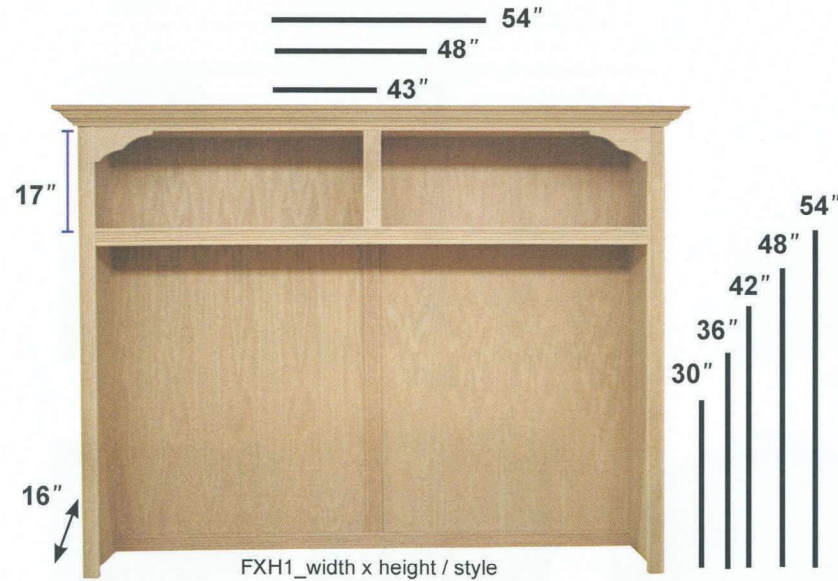

## Door Options

The above products are sold without doors. Door options, shown at right, are offered at an additional cost. Openings larger than 21" have 2 doors.

RPD

FPD

GPD

MPD

SLD

## Styles

Regal /RE

Contemporary /CT

Classic2 /C2

Heritage /H

Shaker /SH

This product is sold without doors for top cavities. Door options, shown below, are offered at an additional cost for top openings. Openings larger than 21" take 2 doors.