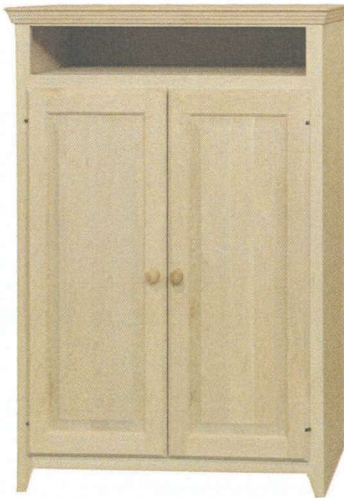

BRS192/RPD Stand
28"w x 47"h x 16 1/4"d
2 adjustable shelves