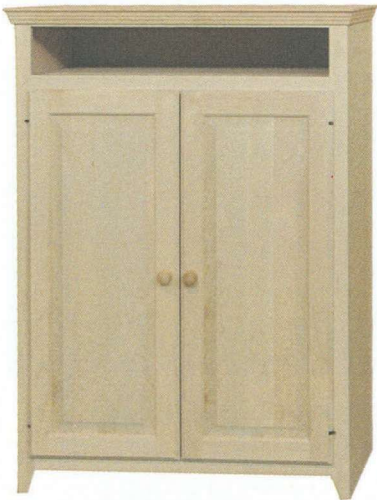

# MEDIA

Yarbrough Furniture Designs, Inc

**BRS191/RPD Stand**  
28"w x 47"h x 16 1/4"d  
2 adjustable shelves

**BRS192/RPD Stand**  
28"w x 47"h x 16 1/4"d  
2 adjustable shelves

**BRS271/RPD Stand**  
35"w x 47"h x 16 1/4"d  
2 adjustable shelves

**BRS272/RPD Stand**  
35"w x 47"h x 16 1/4"d  
2 adjustable shelves

**BRS321/RPD Stand**  
39 1/2"w x 47"h x 24 3/4"d  
2 adjustable shelves

**BRS322/RPD Stand**  
39 1/2"w x 47"h x 24 3/4"d  
2 adjustable shelves