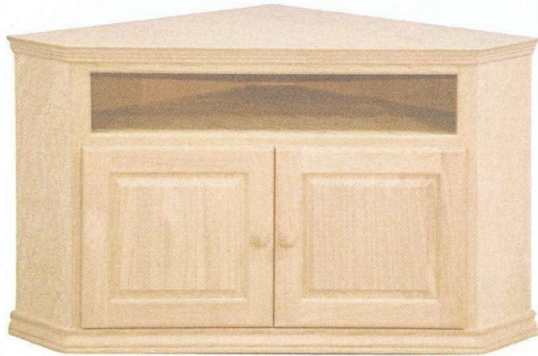

CA\_2010 TV Center  
30"w x 30"h x 16 1/2"d  
Flat panel doors

CA\_2011 TV Center  
24"w x 30"h x 16 1/2"d  
Finger groove doors

CA\_2013 TV Center  
32"w x 24"h x 20"d  
Media Storage

CA\_2014 TV Center  
27"w x 22"h x 16 1/2"d

CA\_2043 TV Center  
24"w x 24"h x 16 1/2"d  
1 adjustable shelf

Top View CC3027

CC\_3027 Corner Cabinet  
44" w x 27 1/2" h x 27 3/4" d  
Flat or raised panel doors

CC\_3027/XT  
44" w x 36" h x 27 3/4" d  
Flat or raised panel doors