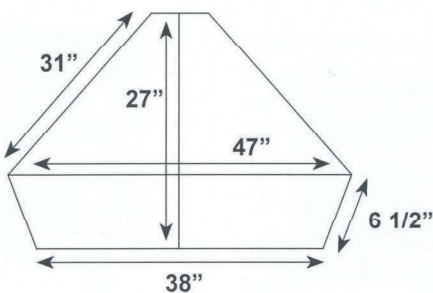

TOP VIEW  
BRC271/RPD  
BRC272/RPD

BRC271/RPD Corner Cabinet  
43" w x 47 1/2" h x 24 1/2" d  
2 adjustable shelves

BRC272/RPD Corner Cabinet  
43" w x 47 1/2" h x 24 1/2" d  
2 adjustable shelves

TOP VIEW  
BRC321/RPD  
BRC322/RPD