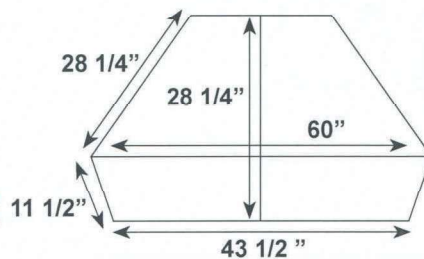

TOP VIEW
C35S1/ARD
C35S2/RPD