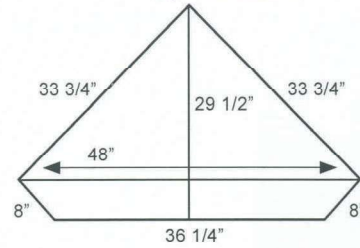

CC_3127 Corner Cabinet
48" w x 27 1/4" h x 29 1/2" d
Flat or raised panel doors

CC_3127/XT
48" w x 36" h x 29 1/2" d
Flat or raised panel doors