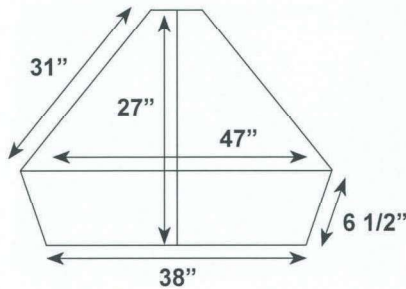

TOP VIEW
C32S1/ARD
C32S2/RPD