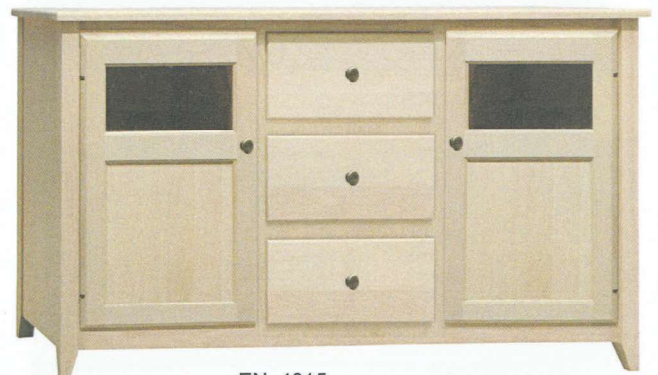

EN\_4650/60  
60" w x 30" h x 16" d  
3 adjustable shelves

EN\_4650/72  
72" w x 30" h x 16" d  
3 adjustable shelves

EN\_4660 48" w x 30" h x 16" d

Yarbrough Furniture Designs, Inc

**NEW SHAKER - 4800 COLLECTION**

**Dimensions are case sizes on width & depth: height is overall.**

Close-up Top Molding

Close-up Base Molding

EN\_4800  
32"w x 24"h x 18"d  
1 adjustable shelf

EN\_4803  
48"w x 24"h x 18"d  
2 adjustable shelves

EN\_4804  
32"w x 24"h x 18"d

EN\_4805  
32"w x 30"h x 18"d  
1 adjustable shelf

EN\_4810  
42"w x 30"h x 24"d  
1 adjustable shelf

EN\_4815  
60"w x 30"h x 18"d  
2 adjustable shelves

Yarbrough Furniture Designs, Inc