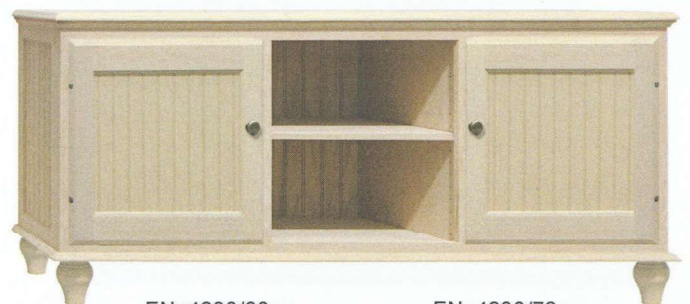

Close-up Top Molding

Close-up Base Molding

EN\_4203  
48" w x 30" h x 16" d  
2 adjustable shelves

EN\_4205  
30" w x 30" h x 16" d

EN\_4210  
42" w x 30" h x 24" d

EN\_4215/60  
60" w x 36" h x 16" d  
2 fixed shelves

EN\_4215/72  
72" w x 36" h x 16" d  
2 fixed shelves

EN\_4220/60  
60" w x 36" h x 16" d  
4 adjustable shelves

EN\_4220/72  
72" w x 36" h x 16" d  
4 adjustable shelves

EN\_4225/60  
60" w x 30" h x 16" d  
3 adjustable shelves

EN\_4225/72  
72" w x 30" h x 16" d  
3 adjustable shelves

EN\_4230/60  
60" w x 24" h x 16" d  
3 adjustable shelves

EN\_4230/72  
72" w x 24" h x 16" d  
3 adjustable shelves

Yarbrough Furniture Designs, Inc