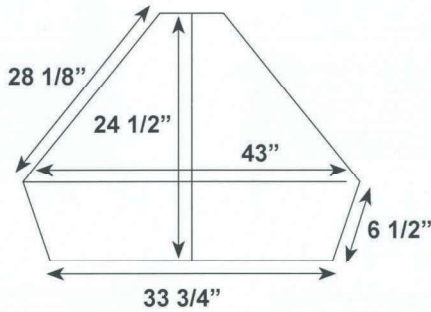

TOP VIEW
BRC271/RPD
BRC272/RPD