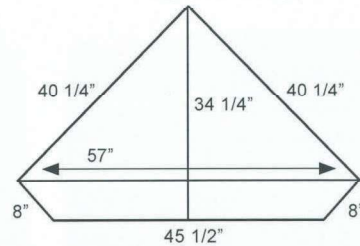

Top View CC3254