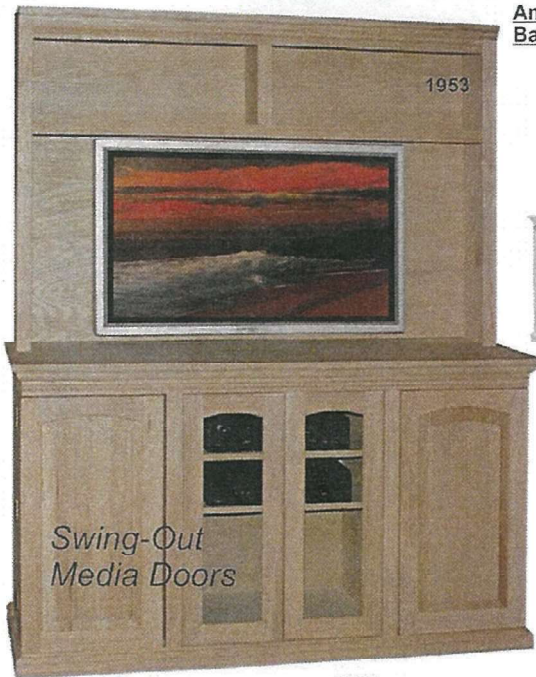

Fixed shelves have a "fixed" length between the cabinets they span and stepback behind the faceframe.

**Fixed Light Bridges  
(LB\_)**

**Light Bridge Length: 36", 42", 48", 54", 60"**

**Light Bridge Depth: 10", 12", 16", 20", 24"**

Fixed Light Bridges are "flush" with the top of cabinets as shown.

**Hanging Bookcase (/HANG)**

**Depth: 10", 12", 16", 20", 24"**

**Width: 18", 24", 30", 32", 36", 42", 48", 54", 60"**

Hanging Bookcases come with a straight 1" base molding (as shown) and a finished bottom. Hanging bookcases can be used in wall system.

# MEDIA

Yarbrough Furniture Designs, Inc

---

Shaker Entertainment Center  
2224 55 1/2w x 72t x 21d

Shaker Entertainment Base  
2227 68w x 30t x 17 1/4  
2 Adjustable Shelves

# MEDIA

Yarbrough Furniture Designs, Inc

**American Heirloom Entertainment Hutch and Base w/ Media Storage**  
 1952 Base with Media Storage on both sides  
 6 Adj. Shelves on each side and  
 2 Adj Shelves in Center  
 62w x 36t x 21d  
 1953 Hutch for Plasma TV  
 60w x 44t x 10d