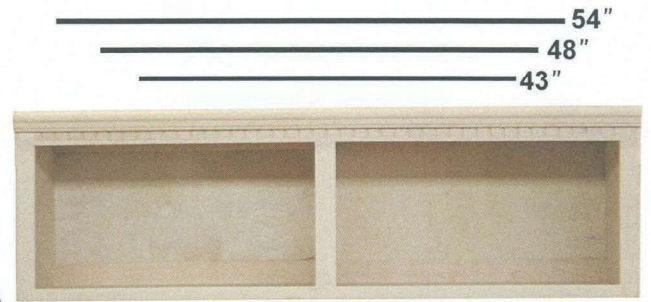

## Door & Drawer Options

## Styles

Yarbrough Furniture Designs, Inc

FXB2\_width / style  
No Lights, 3 equal openings

FXB2\_width / style  
No Lights

FXB1\_width / style

43" - one light  
48" - 72" - two lights

## Door Options

The above products are sold without doors. Door options, shown at right, are offered at an additional cost. Openings larger than 21" have 2 doors.

RPD

FPD

GPD

MPD

SLD