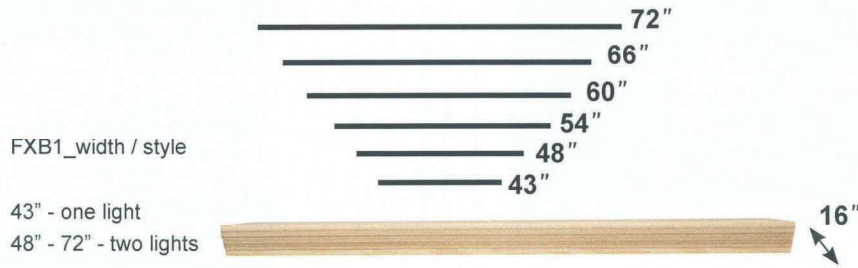

## Styles

Yarbrough Furniture Designs, Inc

FXB2\_width / style  
No Lights, 3 equal openings

FXB2\_width / style  
No Lights

FXB1\_width / style

43" - one light  
48" - 72" - two lights