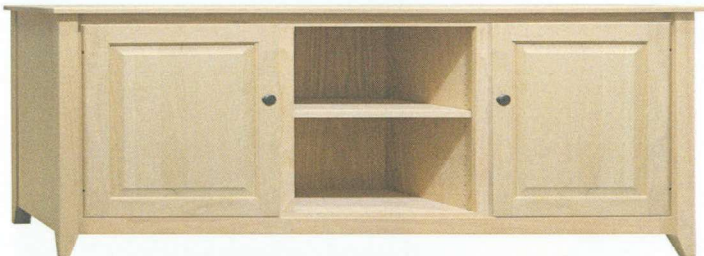

EN\_4804  
32"w x 24"h x 18"d

EN\_4805  
32"w x 30"h x 18"d  
1 adjustable shelf

EN\_4810  
42"w x 30"h x 24"d  
1 adjustable shelf

EN\_4815  
60"w x 30"h x 18"d  
2 adjustable shelves

Yarbrough Furniture Designs, Inc

**NEW SHAKER - 4800 COLLECTION**

**Dimensions are case sizes on width & depth: height is overall.**

Close-up Top Molding

Close-up Base Molding

EN\_4820/60  
60" w x 30" h x 16" d  
4 adjustable shelves

EN\_4820/72  
72" w x 30" h x 16" d  
4 adjustable shelves

EN\_4825/60  
60" w x 24" h x 16" d  
3 adjustable shelves

EN\_4825/72  
72" w x 24" h x 16" d  
3 adjustable shelves

EN\_4830/60  
60" w x 24" h x 16" d  
3 adjustable shelves

EN\_4830/72  
72" w x 24" h x 16" d  
3 adjustable shelves

EN\_4835  
48" w x 24" h x 16" d  
2 adjustable shelves

EN\_4840/60  
60" w x 30" h x 16" d  
4 adjustable shelves

EN\_4840/72  
72" w x 30" h x 16" d  
4 adjustable shelves

EN\_4845/60  
60" w x 30" h x 16" d  
4 adjustable shelves