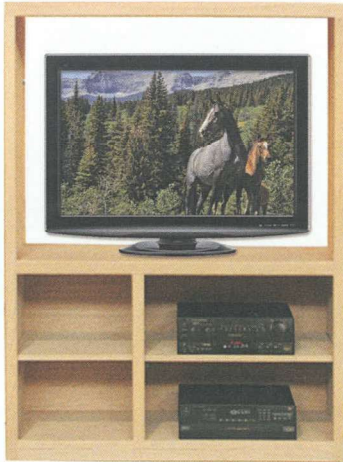

MEDIA

Yarbrough Furniture Designs, Inc

These items are available in all bookcase styles.

WU_4149 48 1/2" w x 56 3/4" h x 16 1/2" d
TV Area: 45" w x 29 3/4" h