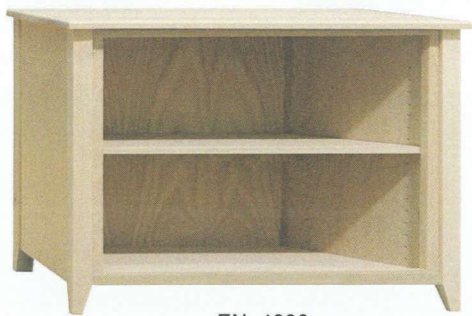

EN\_4635  
48" w x 30" h x 16" d 2 adjustable shelves

EN\_4643  
60" w x 36" h x 16" d 4 adjustable shelves

EN\_4645/60  
60" w x 36" h x 16" d  
4 adjustable shelves

EN\_4645/72  
72" w x 36" h x 16" d  
4 adjustable shelves

EN\_4650/60  
60" w x 30" h x 16" d  
3 adjustable shelves

EN\_4650/72  
72" w x 30" h x 16" d  
3 adjustable shelves

EN\_4660 48" w x 30" h x 16" d

Yarbrough Furniture Designs, Inc

**NEW SHAKER - 4800 COLLECTION**

**Dimensions are case sizes on width & depth: height is overall.**

Close-up Top Molding

Close-up Base Molding

EN\_4800  
32"w x 24"h x 18"d  
1 adjustable shelf

EN\_4803  
48"w x 24"h x 18"d  
2 adjustable shelves