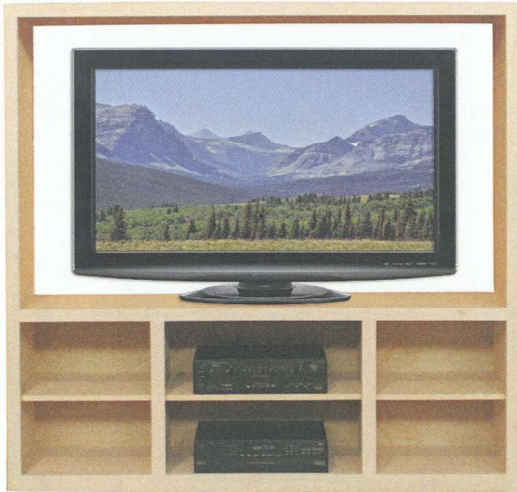

MEDIA

Yarbrough Furniture Designs, Inc

These items are available in all bookcase styles.

WU_4165 65"w x 66"h x 16 1/2"d
TV Area: 61 1/2"w x 39"h
This item is offered in all styles.