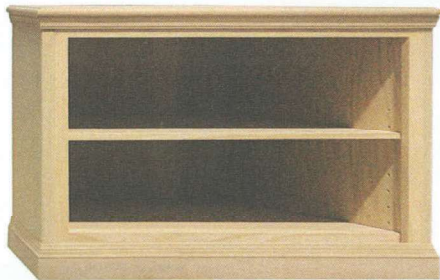

EN_4000
30"w x 24"h x 16"d
1 adjustable shelf