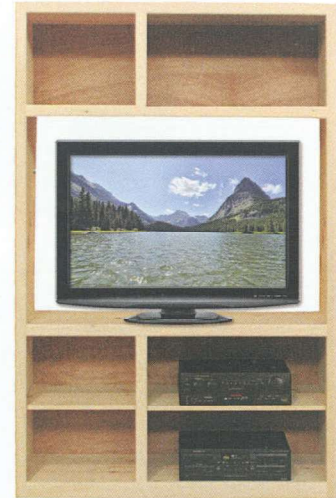

WU_4149/tall 48 1/2" w x 72" h x 16 1/2" d
TV Area: 45" w x 29 3/4" h