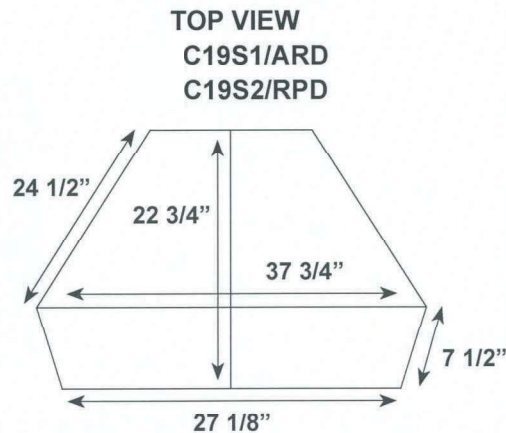

TOP VIEW
C27S1/ARD
C27S2/RPD