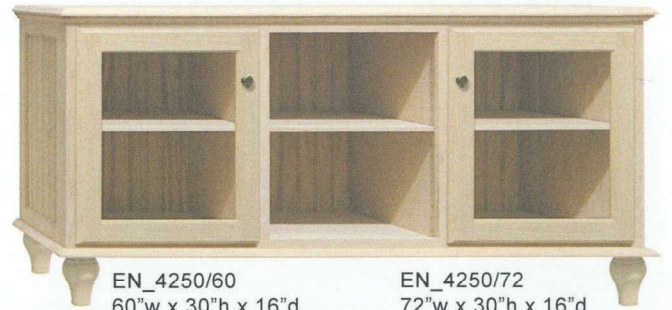

EN\_4225/72  
72" w x 30" h x 16" d  
3 adjustable shelves

EN\_4230/60  
60" w x 24" h x 16" d  
3 adjustable shelves

EN\_4230/72  
72" w x 24" h x 16" d  
3 adjustable shelves

Yarbrough Furniture Designs, Inc

COTTAGE - 4200 COLLECTION

Dimensions are case sizes. Molding increases overall dimensions.

Close-up Top Molding

Close-up Base Molding

EN\_4235  
48" w x 30" h x 16" d 2 adjustable shelves

EN\_4240  
60" w x 36" h x 16" d 4 adjustable shelves

EN\_4245/60  
60" w x 36" h x 16" d  
4 adjustable shelves

EN\_4245/72  
72" w x 36" h x 16" d  
4 adjustable shelves

EN\_4250/60  
60" w x 30" h x 16" d  
3 adjustable shelves

EN\_4250/72  
72" w x 30" h x 16" d  
3 adjustable shelves

EN\_4255/60  
60" w x 24" h x 16" d  
3 adjustable shelves

EN\_4255/72  
72" w x 24" h x 16" d  
3 adjustable shelves

EN\_4270/60  
60" w x 30" h x 16" d

EN\_4270/72  
72" w x 30" h x 16" d

EN\_4280  
24" w x 72" h x 16" d  
1 fixed shelf (specify hinge left or right when ordering)