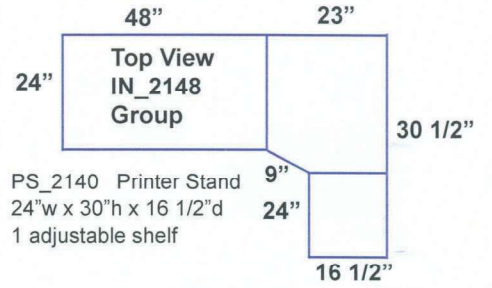

2148/CT/Group
DS_2148 Computer Desk
48" w x 30" h x 24" d
Options: Pencil Drawer

CC_2148 Corner Spacer
23" w x 16 1/2" h x 1 3/4" d
9" Front

PS_2140 Printer Stand
24" w x 30" h x 16 1/2" d
1 adjustable shelf