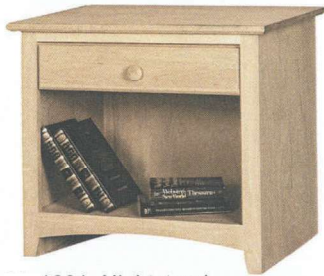

Yarbrough Furniture Designs, Inc

Available in Oak, Pine & Maple

SHAKER - 1600 COLLECTION

Top molding close up

Base close up

1601 Nightstand
25 1/2"w x 22 3/4"h x 17 1/2"d

1602 Nightstand
25 1/2"w x 22 3/4"h x 17 1/2"d