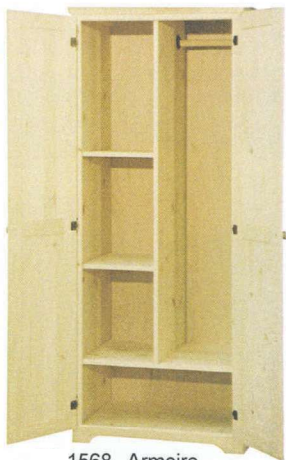

1542 Armoire
40" w x 76" h x 25 3/4" d
2 adjustable shelves, 1 rod

1544 Armoire
40" w x 76" h x 25 3/4" d
1 adjustable shelf, 1 rod

1546 Armoire
40" w x 76" h x 25 3/4" d
2 adjustable shelves, 1 rod

1502 Armoire
51" w x 76" h x 27" d
2 adjustable shelves, 1 rod

1504 Armoire
51" w x 76" h x 27" d
1 adjustable shelf

1506 Armoire
51" w x 76" h x 27" d
1 adjustable shelf, 1 rod
IN_1536 42" w x 76" h x 27" d
1 adjustable shelf, 1 rod

1567 Armoire
31 3/4" w x 72" h x 20 3/4" d
2 permanent shelves,
1 rod, raised panel or flat panel doors