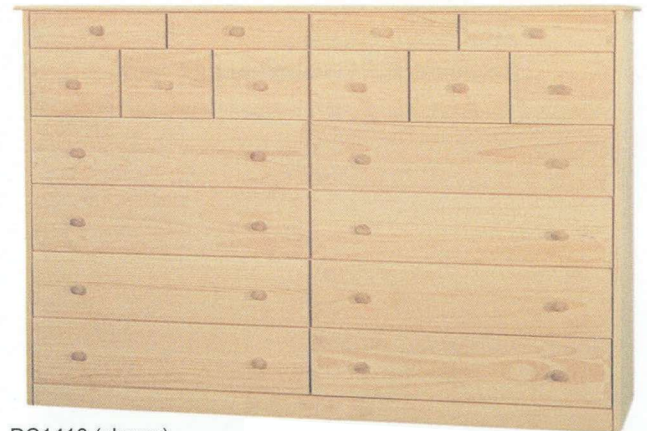

DC1418 (shown)
66" w x 53" h x 17 1/4" d