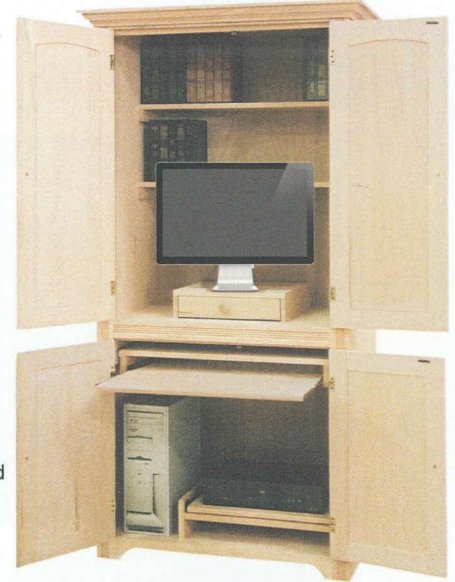

FL_2002/R Lateral File Cabinet
37 1/2"w x 30"h x 20 3/4"d
2 drawers with lock

Office Furniture

Yarbrough Furniture Designs, Inc

432
40" w x 72" h x 26" d

433
36" w x 62" h x 20 3/4" d

433S 36" w x 62" h x 20 3/4" d
1 adjustable half shelf

CS_3001 39 1/2" w x 76" h x 25 3/4" d
2 permanent half shelves

CS_3003 38" w x 72" h x 21 1/2" d
1 permanent half shelf, 1 permanent shelf

Office Furniture

Yarbrough Furniture Designs, Inc

CS_3343/RPD/TRW

49 3/4" w x 62" h x 25 3/4" d
2 adjustable shelves, light

CS_3343/RPD/TRW/2PC
2 pieces

TOP: 49 3/4" w x 30 5/8" h x 24" d
BASE: 49 3/4" w x 30 1/8" h x 24" d
2 adjustable shelves, light

CS_3353/RPD/TRW

51" w x 73 1/2" h x 25 1/2" d
3 adjustable shelves, light