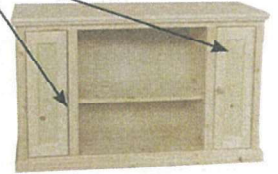

MEDIA

Yarbrough Furniture Designs, Inc

This item is offered in:
/SH, /ACT only.

EC_4010/36 37 3/4" w x 42" h x 17 1/2" d
EC_4010/42 43 3/4" w x 42" h x 17 1/2" d

EC_4020/24 55 1/2" w x 24" h x 17 1/2" d
EC_4020/30 55 1/2" w x 30" h x 17 1/2" d
EC_4020/36 55 1/2" w x 36" h x 17 1/2" d

Flat panel doors

Flat panel door

EC_4030 48" w x 30" h x 17 1/2" d

EC_4040 49 1/2" w x 30" h x 17 1/2" d