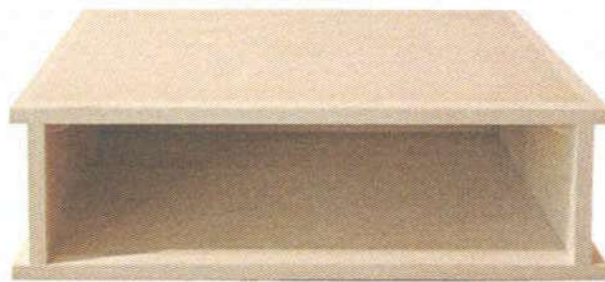

IN_1626TVS2
TV Swivel w/ DVD/VCR
26"w x 16"d