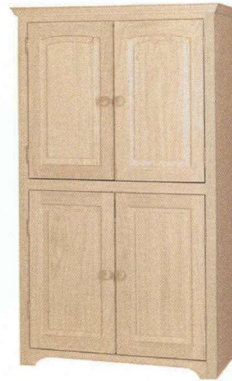

433
36" w x 62" h x 20 3/4" d