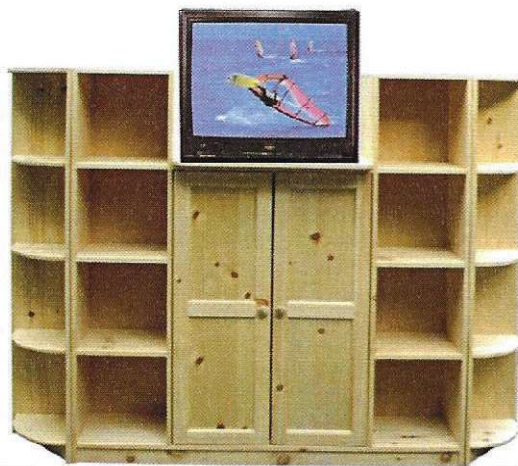

3111

3101

3111