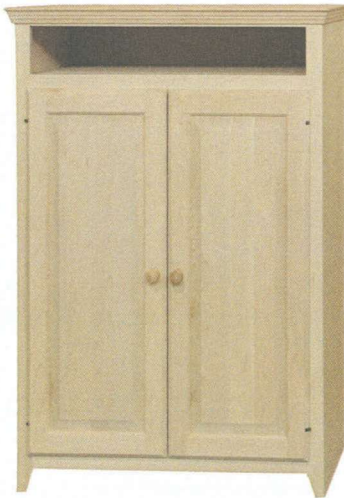

BRS192/RPD Stand
28"w x 47"h x 16 1/4"d
2 adjustable shelves

BRS271/RPD Stand
35"w x 47"h x 16 1/4"d
2 adjustable shelves

BRS272/RPD Stand
35"w x 47"h x 16 1/4"d
2 adjustable shelves

BRS321/RPD Stand
39 1/2"w x 47"h x 24 3/4"d
2 adjustable shelves