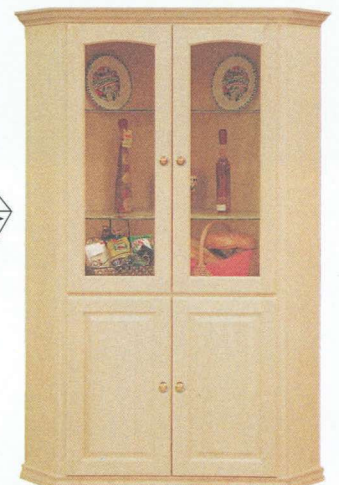

CC_3006 Corner Cabinet
46"w x 72"h x 27 1/4"d