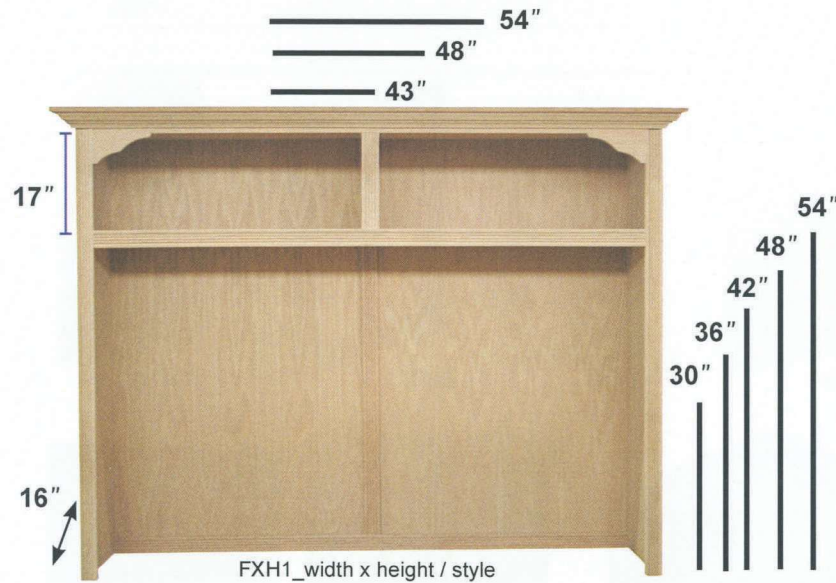

Regal /RE

Contemporary /CT

Classic2 /C2

Heritage /H

Shaker /SH

Yarbrough Furniture Designs, Inc

This product is sold without doors for top cavities. Door options, shown below, are offered at an additional cost for top openings. Openings larger than 21" take 2 doors.