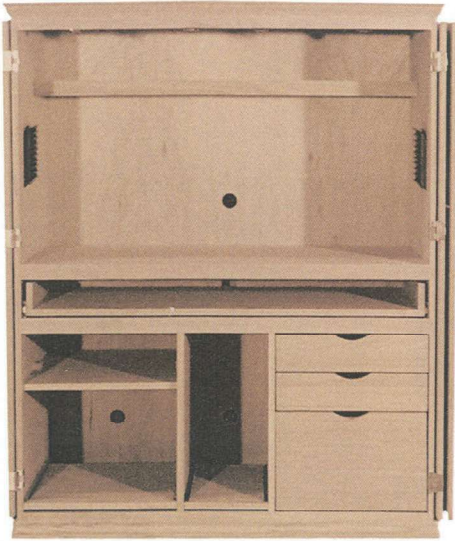

FL_2002/R Lateral File Cabinet
37 1/2"w x 30"h x 20 3/4"d
2 drawers with lock

Office Furniture

Yarbrough Furniture Designs, Inc

432
40" w x 72" h x 26" d

433
36" w x 62" h x 20 3/4" d

433S 36" w x 62" h x 20 3/4" d
1 adjustable half shelf

CS_3001 39 1/2" w x 76" h x 25 3/4" d
2 permanent half shelves

CS_3003 38" w x 72" h x 21 1/2" d
1 permanent half shelf, 1 permanent shelf

Office Furniture

Yarbrough Furniture Designs, Inc

CS_3343/RPD/TRW

49 3/4" w x 62" h x 25 3/4" d
2 adjustable shelves, light

CS_3343/RPD/TRW/2PC
2 pieces

TOP: 49 3/4" w x 30 5/8" h x 24" d
BASE: 49 3/4" w x 30 1/8" h x 24" d
2 adjustable shelves, light

CS_3353/RPD/TRW

51" w x 73 1/2" h x 25 1/2" d
3 adjustable shelves, light

CS_3353/RPD/TRW/2PC
2 pieces

TOP: 51" w x 41 3/4" h x 24" d
BASE: 49 3/4" w x 30 1/8" h x 24" d
3 adjustable shelves, light

Office Furniture

Yarbrough Furniture Designs, Inc

DESK OPTIONS

Floating Desk (DS)