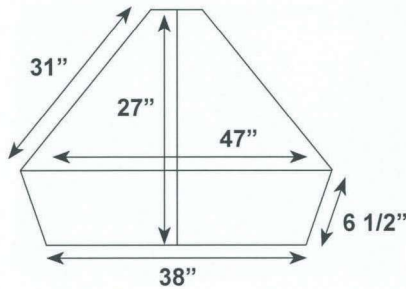

TOP VIEW
C32S1/ARD
C32S2/RPD