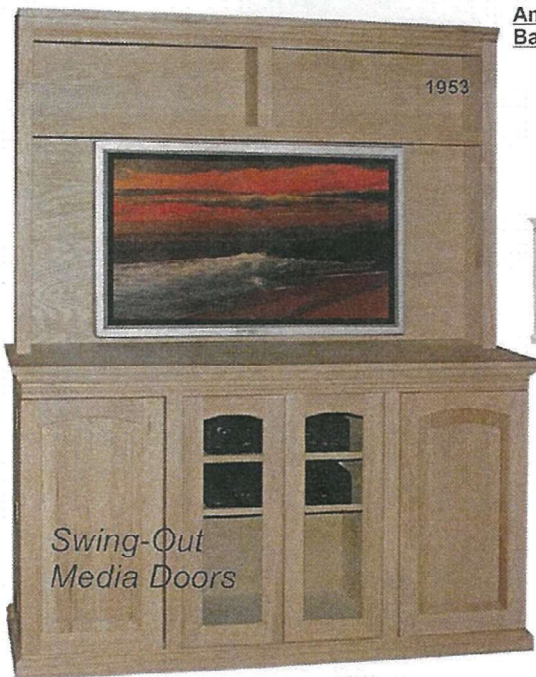

MEDIA

Yarbrough Furniture Designs, Inc

Shaker Entertainment Center

2224 55 1/2w x 72t x 21d

Shaker Entertainment Base

2227 68w x 30t x 17 1/4
2 Adjustable Shelves

MEDIA

Yarbrough Furniture Designs, Inc