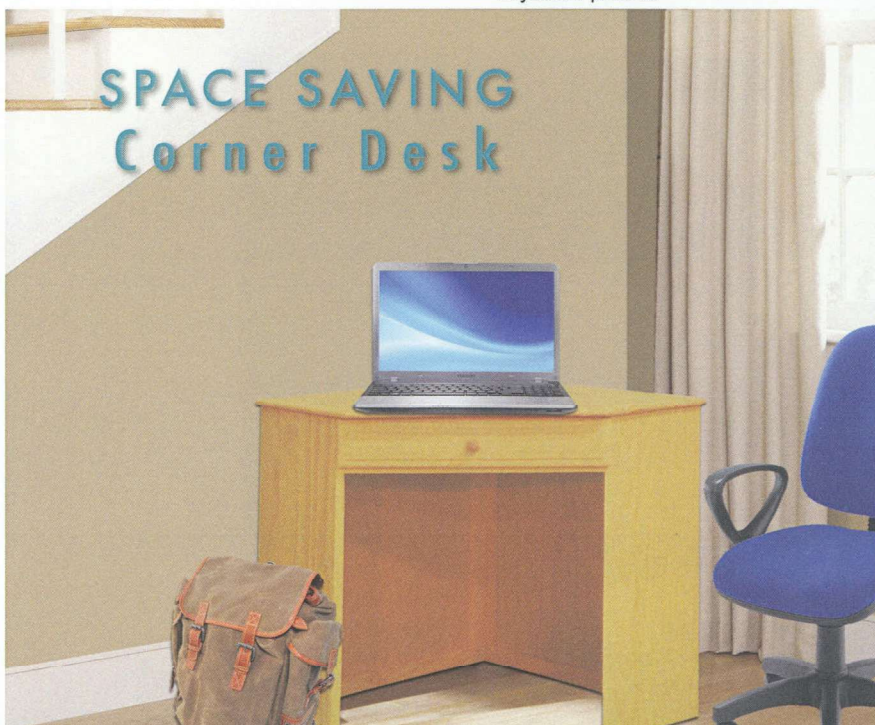

No apron available

CC1001 Corner Desk
43" w x 31" h x 30" d

No apron available

CC1001/KB Corner Desk
43" w x 31" h x 30" d
keyboard pullout.

CC1003 Corner Desk
43" w x 31" h x 30" d

SIERRA COLLECTION

Yarbrough Furniture Designs, Inc