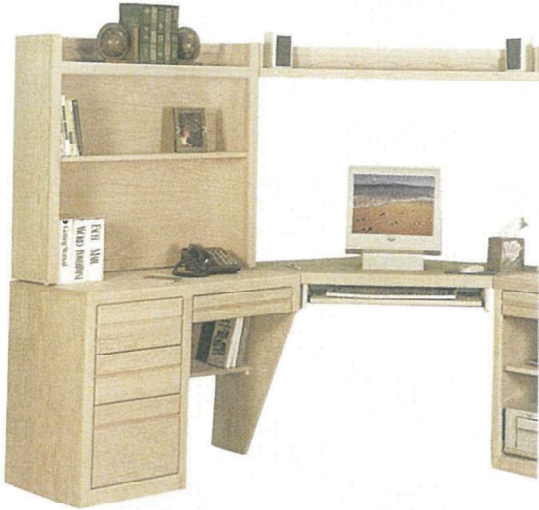

Cleat Support

Brace

Desk Top with End Support Panel (Panel)

Width: 24", 30", 36"

A Desk Top with End panel Support (PANEL_) can be used to create a desk. All desks tops are 60" long and have a keyboard pullout option for an additional charge.

Corner Shelf and Corner Desk (COR_S, COR_D)

COR_S Depth: 10", 12", 16", 20", 24"

COR_D Depth: 20", 24"

Corner shelves (COR_S) and Corner Desks (COR_D) are a practical choice for any wall unit. Please note that the Corner Shelf depth will correspond to the depth of the narrowest adjacent hutch. Corner Desk depths are 20" and 24" for the same depth base only.

Office Furniture

Yarbrough Furniture Designs, Inc

DESK OPTIONS

Desk Attachment - (DS_2250)
Depths: 16", 20", 24"

This is a desk attachment to be used in combination with other wall items. This desk attachment is 30" tall, 42" wide and has one file drawer, 2 medium drawers and one pencil drawer. The drawers in this desk attachment can be used on the left or right side.

Desk (DS_2255)
Depths: 16", 20", 24"

This desk is the desk attachment show above with a normal straight leg. It can be used as a free standing desk or in combination with other wall items. This desk is 30" tall, 42" wide and has one file drawer, 2 medium drawers and one pencil drawer. This desk can have the drawers on the left or right side as desired.