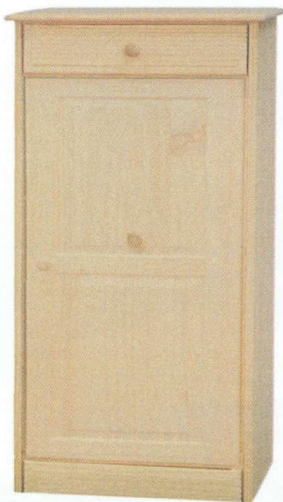

CA1000 (shown)
34 1/2"w x 31"h x 17 1/4"d
1 adjustable shelf

CA1001/DR (shown)
34 1/2"w x 31"h x 17 1/4"d

CA1100
34 1/2"w x 31"h x 17 1/4"d

CA1001 (shown)
23 1/4"w x 44"h x 17 1/4"d
1 adjustable shelf, 1 hanging rod