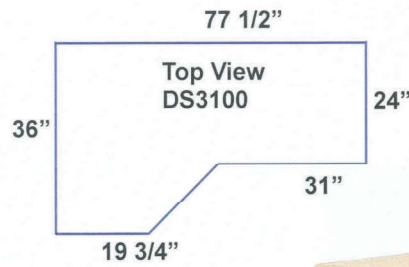

DS_2060/H 61 1/2"w x 30"h x 24 3/4"d
1 adjustable shelf
HU_2060/H 59 1/2"w x 36"h x 10 3/4"d
2 adjustable shelves

DS_2061/CT 60"w x 30"h x 24"d
HU_2160/CT 58"w x 36"h x 10"d
2 adjustable shelves

DS_2065/CT 60"w x 30"h x 24"d
HU_2060/CT 58"w x 36"h x 10"d
2 adjustable shelves

DS_2075/CT 60"w x 30"h x 24"d
2 adjustable shelves. Options: Pencil drawer
HU_2075/CT 58"w x 36"h x 10"d
2 adjustable shelves

DS_2085/CT 66"w x 30"h x 24"d
Optional: Keyboard Pullout

DS_2148/H 49 1/2"w x 30"h x 24"d
HU_2148/H 47 1/2"w x 36"h x 10"d
2 adjustable shelves

DS_2160/CT 60"w x 30"h x 24"d
HU_2160/CT 58"w x 36"h x 10"d
2 adjustable shelves

Office Furniture

Yarbrough Furniture Designs, Inc

DS_3100/R 77 1/2" w x 30" h x 36" d
HU_3100/R 76" w x 36" h x 12" d
1 adjustable shelf