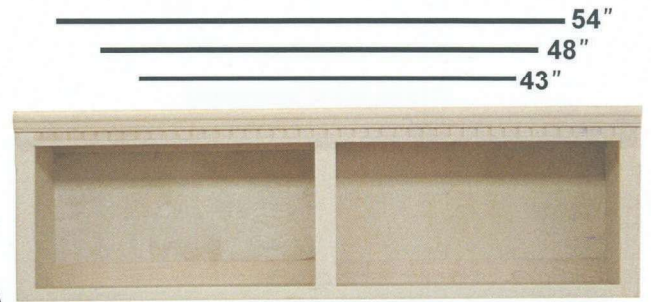

Standard perm is set at 30" h (recommended for 30" h FX bases)

Door & Drawer Options

Styles

FXB2_width / style
No Lights, 3 equal openings

FXB2_width / style
No Lights

FXB1_width / style

43" - one light
48" - 72" - two lights