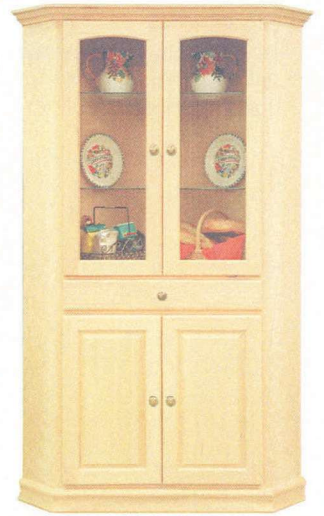

CC_3008 Corner Cabinet
45 1/2" w x 80" h x 27 1/4" d
3 adj. shelves