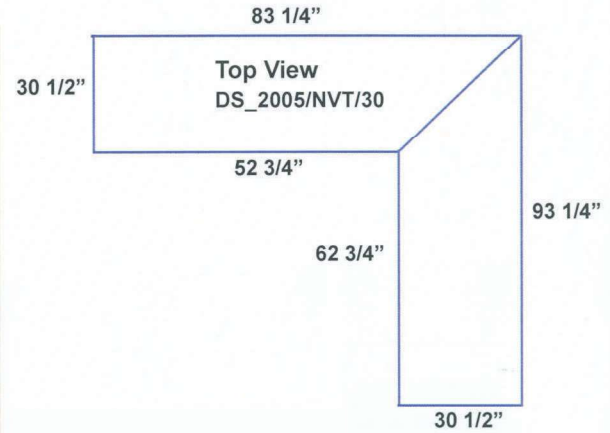

Office Furniture

Yarbrough Furniture Designs, Inc

DS_2005/NVT/24 Corner Desk 30"h x 24 1/2"d
Specify CPU opening left or right when ordering