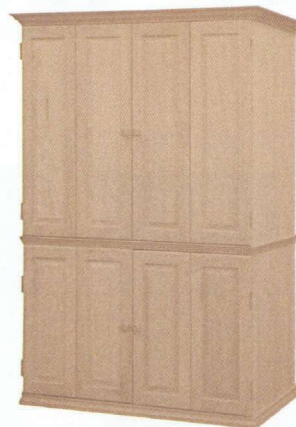

CS_3001 39 1/2" w x 76" h x 25 3/4" d
2 permanent half shelves

CS_3003 38" w x 72" h x 21 1/2" d
1 permanent half shelf, 1 permanent shelf

Office Furniture

Yarbrough Furniture Designs, Inc

CS_3343/RPD/TRW

49 3/4" w x 62" h x 25 3/4" d
2 adjustable shelves, light

CS_3343/RPD/TRW/2PC
2 pieces

TOP: 49 3/4" w x 30 5/8" h x 24" d
BASE: 49 3/4" w x 30 1/8" h x 24" d
2 adjustable shelves, light

CS_3353/RPD/TRW

51" w x 73 1/2" h x 25 1/2" d
3 adjustable shelves, light

CS_3353/RPD/TRW/2PC
2 pieces

TOP: 51" w x 41 3/4" h x 24" d
BASE: 49 3/4" w x 30 1/8" h x 24" d
3 adjustable shelves, light

Office Furniture

Yarbrough Furniture Designs, Inc

DESK OPTIONS

Floating Desk (DS)