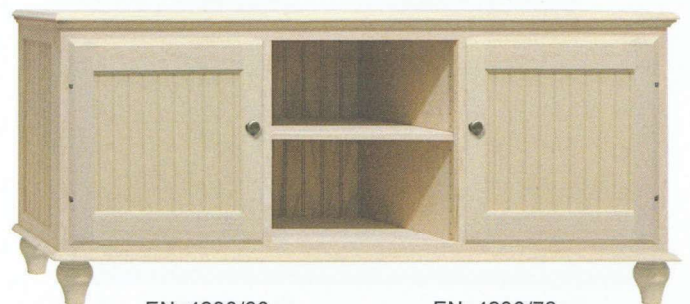

EN_4230/60
60" w x 24" h x 16" d
3 adjustable shelves

EN_4230/72
72" w x 24" h x 16" d
3 adjustable shelves