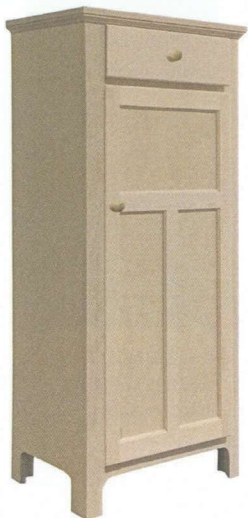

YARBROUGH

LIVING & DINING

Yarbrough Furniture Designs, Inc

CX_3260
35"w x 72"h x 17"d
3 adjustable shelves

CX_3280
3 adjustable shelves
42 3/4"w x 72"h x 15 1/2"d

CX_3300
50"w x 56"h x 15"d
2 adjustable shelves, stemware rack
[holds 4 wine bottles]