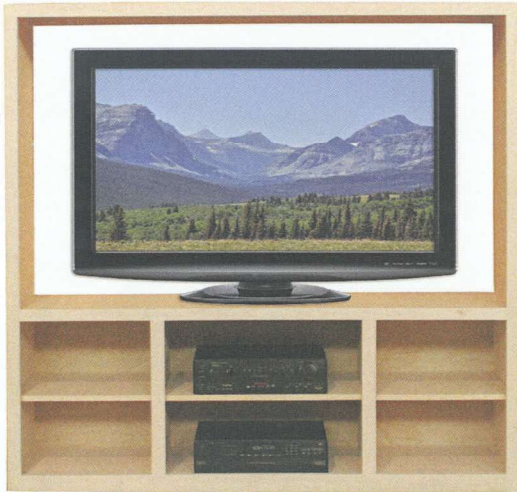

WU_4164/tall 65" w x 72" h x 16 1/2" d
TV Area: 61 1/4" w x 33" h

MEDIA

Yarbrough Furniture Designs, Inc

These items are available in all bookcase styles.

WU_4165 65"w x 66"h x 16 1/2"d
 TV Area: 61 1/2"w x 39"h
 This item is offered in all styles.