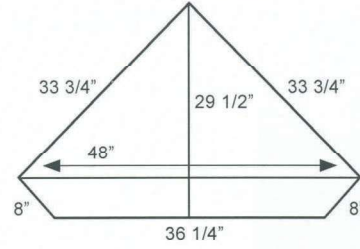

CC_3127 Corner Cabinet
48" w x 27 1/4" h x 29 1/2" d
Flat or raised panel doors

CC_3127/XT
48" w x 36" h x 29 1/2" d
Flat or raised panel doors