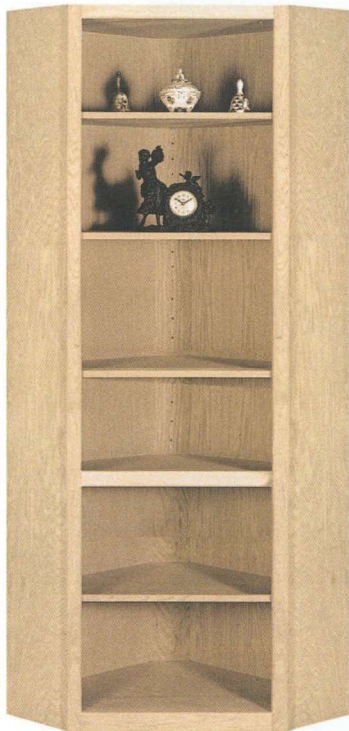

BOOKCASES

Yarborough Furniture Designs, Inc

Corner units add interest and variety as well as a practical element to Bookcase Groupings. We offer different styles of corner units to suit every need and purpose. These corner units are offered in the following heights: 24", 30", 36", 42", 48", 54", 60", 66", 72", 78", 84", 90", 96", and the widths and depths shown.

NOTE: Corner unit heights **ONLY** can be in-between standard heights offered. When choosing a non-standard height please use whole numbers only (no fractions) e.g 28"

Corner, CC_
Offered in 12" deep only.

TOP VIEW