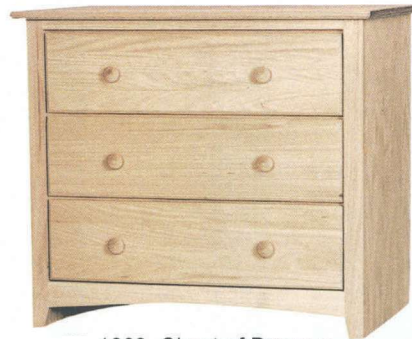

Yarbrough Furniture Designs, Inc

Available in Oak, Pine & Maple

SHAKER - 1600 COLLECTION

Top molding close up

Base close up

1601 Nightstand
25 1/2"w x 22 3/4"h x 17 1/2"d

1602 Nightstand
25 1/2"w x 22 3/4"h x 17 1/2"d