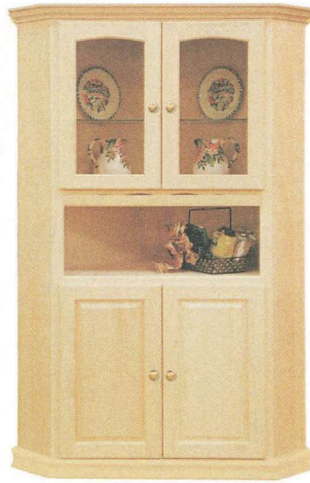

CC_3007 Corner Cabinet
46" w x 72" h x 27 1/4" d
3 adj. shelf