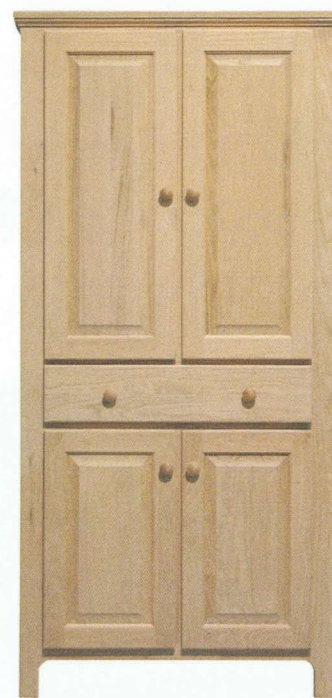

CX_3240
Chimney Cupboard
35"w x 72"h x 17"d
3 adjustable shelves

Country Collection

PRICE, HARDWARE & DESIGN SUBJECT TO CHANGE WITHOUT NOTICE

YARBROUGH