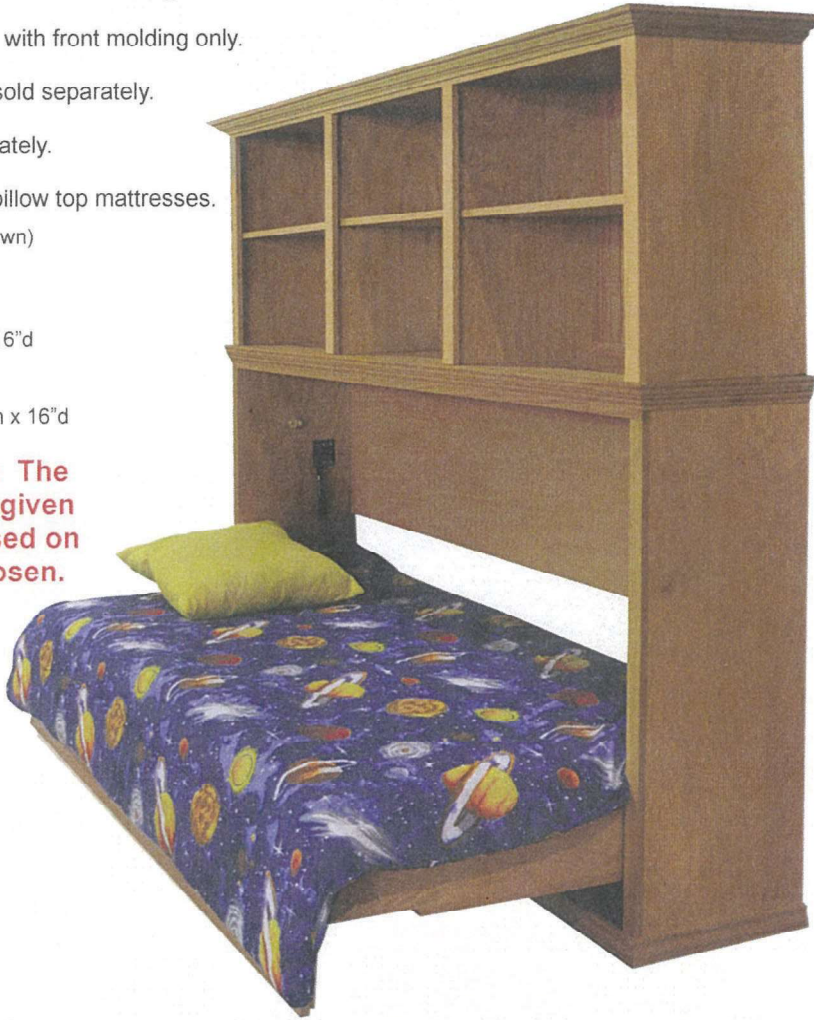

BEDS & HEADBOARDS

Yarbrough Furniture Designs, Inc

Available in Oak, Pine & Maple

HORIZONTAL WALL BED

Introducing the Horizontal Wall bed. Unique in the ready-to-finish furniture industry. Exclusive to Inwood Furniture Mfg. Available in Twin, Full and Queen and all available styles.

Offered standard with front molding only.

Side towers are sold separately.

Hutch sold separately.

Do not use with pillow top mattresses.

WALLB_T/HZ (shown)
83" w x 47" h x 16" d

WALLB_F/HZ
83" w x 62 1/4" h x 16" d

WALLB_Q/HZ
86 1/2" w x 68 1/4" h x 16" d

Please note: The dimensions given will vary based on the style chosen.