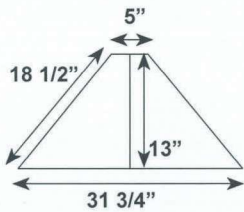

TOP VIEW
CC_3001
CC_3002