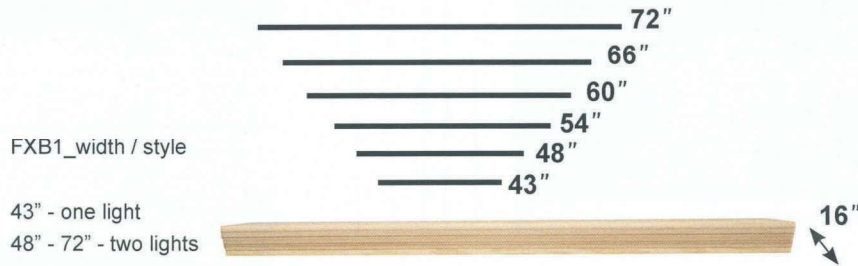

Standard perm is set at 30" h (recommended for 30" h FX bases)

Door & Drawer Options

Styles

FXB2_width / style
No Lights, 3 equal openings

FXB2_width / style
No Lights

FXB1_width / style

43" - one light
48" - 72" - two lights