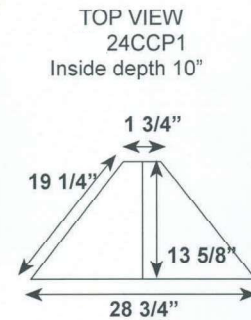

24CCP1
Corner Cabinet 74" tall