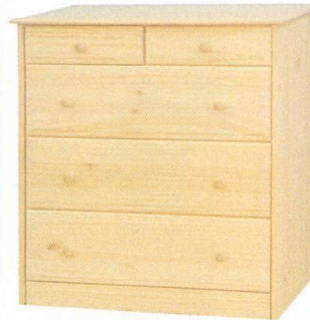

CD1005 (shown)
34 1/2"w x 35"h x 17 1/4"d