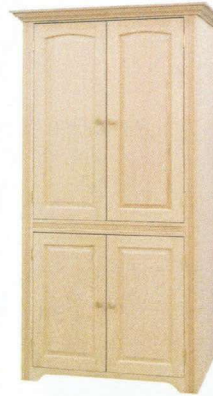

CS_3001 39 1/2" w x 76" h x 25 3/4" d
2 permanent half shelves

CS_3003 38" w x 72" h x 21 1/2" d
1 permanent half shelf, 1 permanent shelf

Office Furniture

Yarbrough Furniture Designs, Inc

CS_3343/RPD/TRW