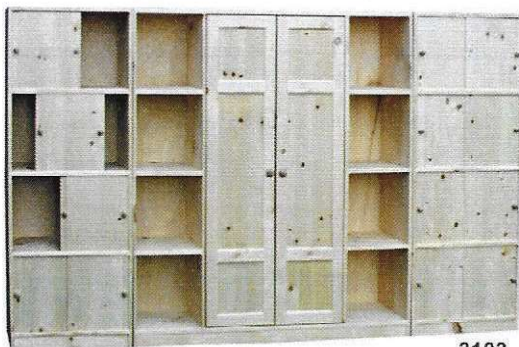

3103

3102

3103