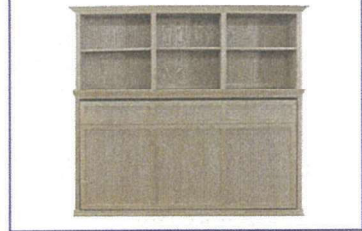

BD_4951/T Twin Bed
45 1/4"w x 55"h x 85 1/4"l
2 panels, footboard is 18"h

BD_4951/F Full Bed
60 1/4"w x 55"h x 85 1/4"l
3 panels, footboard is 18"h

BD_4951/Q Queen Bed
66 1/4"w x 55"h x 90 1/4"l
3 panels, footboard is 18"h

BD_4951/K King Bed
84 1/4"w x 55"h x 90 1/4"l
3 panels, center support, footboard is 18"h

Hutch sold separately

Hutch sold separately