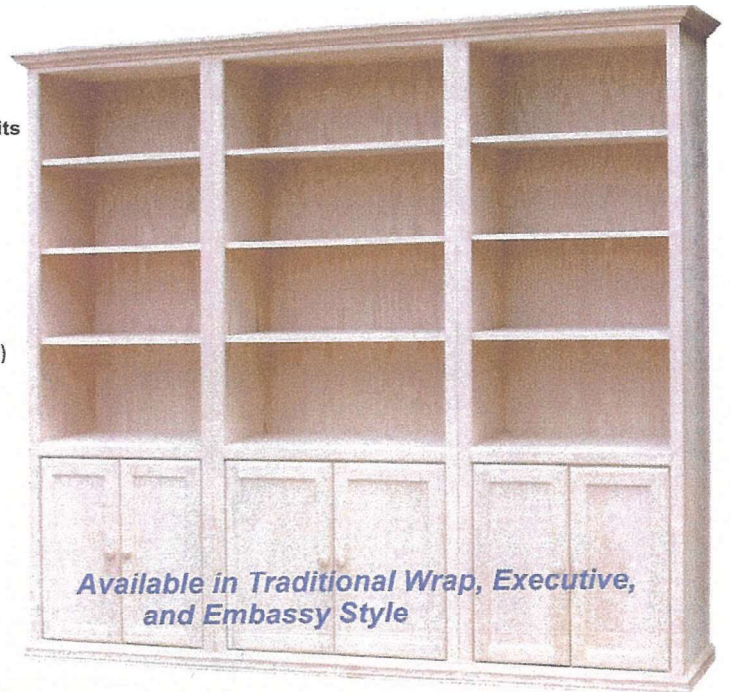

Executive Detail (Fluted Sides)

Executive Bookcase Wall

RR9684EX-12 12 Total Adj Shelves
Inset Doors
100w x 84t x 14d (Outside Dimensions)
Also Available 16" Deep

Embassy Detail

Embassy Bookcase Wall

RR9684EMB-12 12 Total Adj Shelves
Inset Raised Panel Doors
101w x 84t x 14 1/2d
Also Available 16" Deep