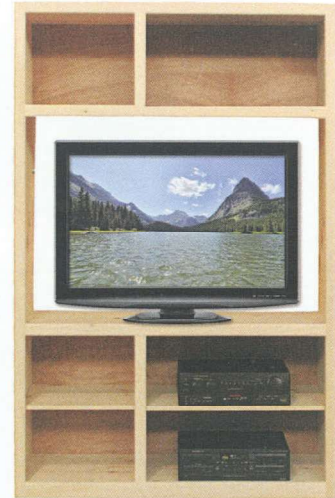

TOP VIEW
C35S1/ARD
C35S2/RPD

C35S2/RPD Corner Cabinet
60" w x 28" h x 28 1/4" d

MEDIA

Yarbrough Furniture Designs, Inc

These items are available in all bookcase styles.

WU_4149 48 1/2" w x 56 3/4" h x 16 1/2" d
TV Area: 45" w x 29 3/4" h