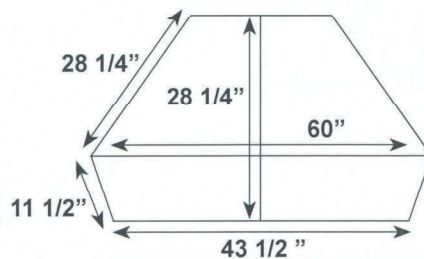

TOP VIEW
C35S1/ARD
C35S2/RPD

C35S2/RPD Corner Cabinet
60" w x 28" h x 28 1/4" d

MEDIA

Yarbrough Furniture Designs, Inc

These items are available in all bookcase styles.

WU_4149 48 1/2" w x 56 3/4" h x 16 1/2" d
TV Area: 45" w x 29 3/4" h