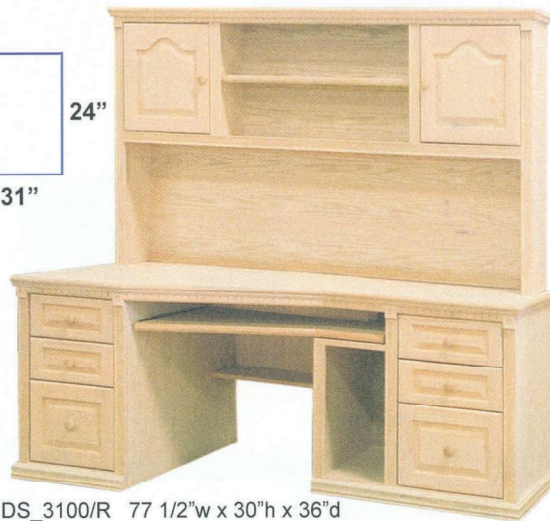

Office Furniture

Yarbrough Furniture Designs, Inc

DS_2048/CT 48"w x 30"h x 24"d
HU_2148/CT 46"w x 36"h x 10"d
2 adjustable shelves

DS_2050/CT 32"w x 32"h x 20"d
1 adjustable shelf
HU_2050/CT 30"w x 36"h x 10"d
1 adjustable shelf

DS_2060/H 61 1/2"w x 30"h x 24 3/4"d
1 adjustable shelf
HU_2060/H 59 1/2"w x 36"h x 10 3/4"d
2 adjustable shelves

DS_2061/CT 60"w x 30"h x 24"d
HU_2160/CT 58"w x 36"h x 10"d
2 adjustable shelves

DS_2065/CT 60"w x 30"h x 24"d
HU_2060/CT 58"w x 36"h x 10"d
2 adjustable shelves

DS_2075/CT 60"w x 30"h x 24"d
2 adjustable shelves. Options: Pencil drawer
HU_2075/CT 58"w x 36"h x 10"d
2 adjustable shelves

DS_2085/CT 66"w x 30"h x 24"d
Optional: Keyboard Pullout

DS_2148/H 49 1/2"w x 30"h x 24"d
HU_2148/H 47 1/2"w x 36"h x 10"d
2 adjustable shelves

DS_2160/CT 60"w x 30"h x 24"d
HU_2160/CT 58"w x 36"h x 10"d
2 adjustable shelves

Office Furniture

Yarbrough Furniture Designs, Inc

DS_3100/R 77 1/2" w x 30" h x 36" d
HU_3100/R 76" w x 36" h x 12" d
1 adjustable shelf