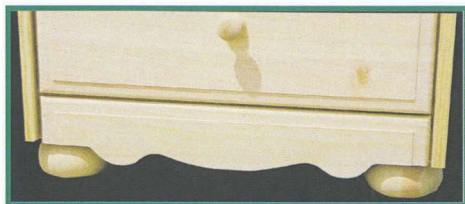

Bun Foot Apron. /BF apron for all products with Bun Feet.