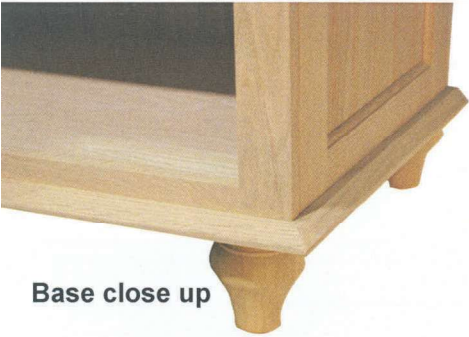

Base close up

Bead board close up

Top molding close up

NS_4201 Nightstand
21 1/2"w x 29"h x 17"d

NS_4203/WP Nightstand with Pullout
28"w x 35 3/4"h x 17"d

AR_4203 Armoire
37 1/2"w x 62 1/4"h x 19"d
1 adjustable shelf