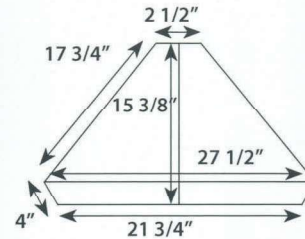

TOP VIEW
2472CC1
2472CC2
Both units are 74" tall