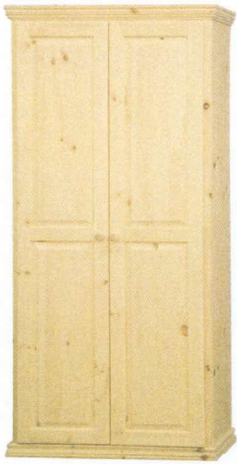

LIVING & DINING

Yarbrough Furniture Designs, Inc

CA_3010 Storage Cabinet
33 3/4"w x 72"h x 13"d
3 adjustable shelves
Raised or flat panel doors

CA_3010/16 1/2
33 3/4"w x 72"h x 16 1/2"d