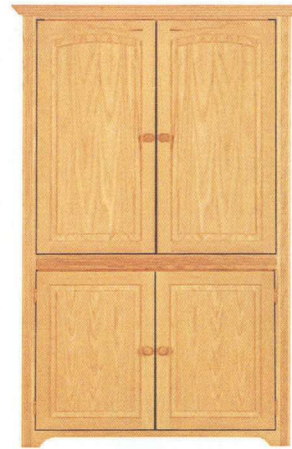

1542 Armoire
40" w x 76" h x 25 3/4" d
2 adjustable shelves, 1 rod

1544 Armoire
40" w x 76" h x 25 3/4" d
1 adjustable shelf, 1 rod

1546 Armoire
40" w x 76" h x 25 3/4" d
2 adjustable shelves, 1 rod

1502 Armoire
51" w x 76" h x 27" d
2 adjustable shelves, 1 rod