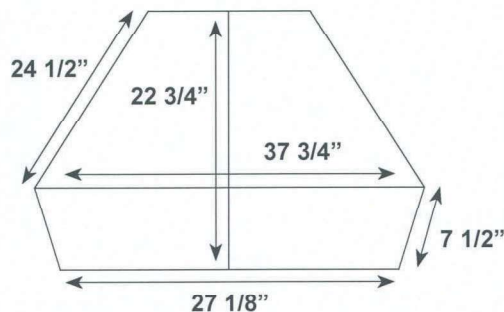

TOP VIEW
C19S1/ARD
C19S2/RPD

TOP VIEW
C27S1/ARD
C27S2/RPD