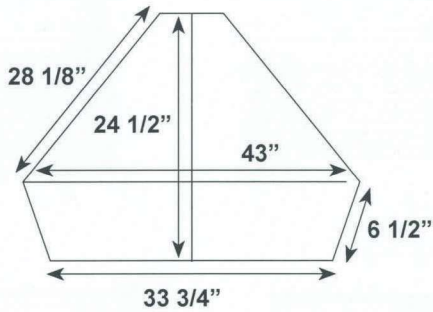

TOP VIEW
BRC271/RPD
BRC272/RPD