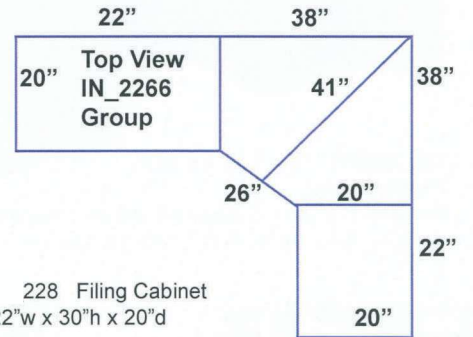

228 Filing Cabinet
22" w x 30" h x 20" d

327 Corner Shelf or Bridge
59 1/2" w x 6" h x 10" d