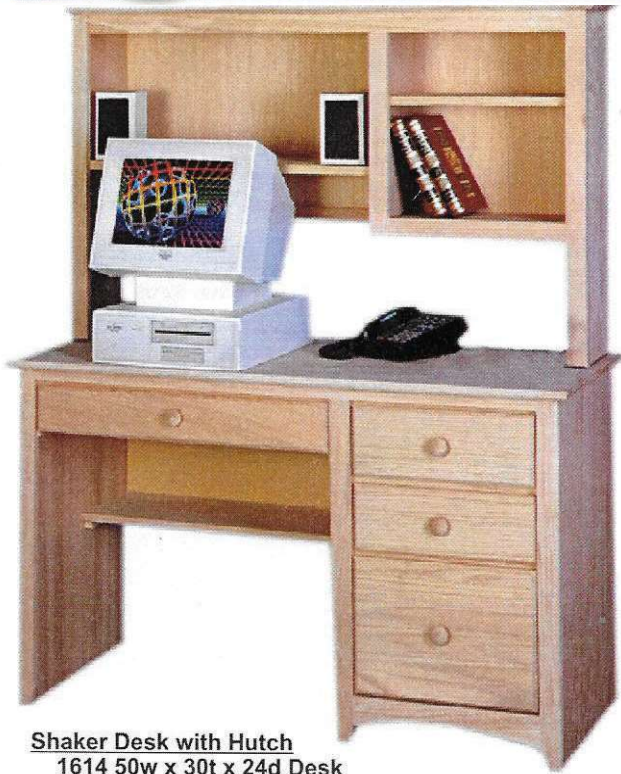

Tube or Can lights

Hardware for Pocket Doors- for 20" or 24 "deep cabinets only

Stem glass rack /stemgrack

Wine rack /winerack

Bi-fold doors

Wood on wood pullout

Hidden keyboard

Keyboard Pullout with side mount glides

Printer Pullout with side mount glides

Pencil Drawer - 3" deep - 6" with side mount glides

Full extension glides ARE AN upgrade for some items.

Office Furniture

Yarbrough Furniture Designs, Inc

Shaker Desk with Hutch
1614 50w x 30t x 24d Desk
1617 50w x 30t x 11d Hutch