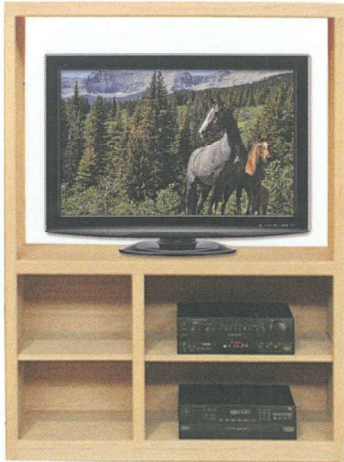

TOP VIEW
C35S1/ARD
C35S2/RPD

C35S2/RPD Corner Cabinet
60" w x 28" h x 28 1/4" d

MEDIA

Yarbrough Furniture Designs, Inc

These items are available in all bookcase styles.

WU_4149 48 1/2" w x 56 3/4" h x 16 1/2" d
TV Area: 45" w x 29 3/4" h