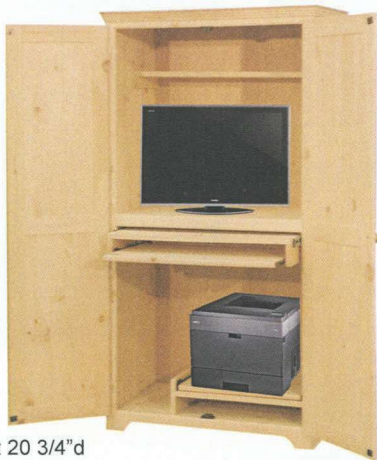

FL_2002/R Lateral File Cabinet
37 1/2"w x 30"h x 20 3/4"d
2 drawers with lock

Office Furniture

Yarbrough Furniture Designs, Inc

432
40" w x 72" h x 26" d

433
36" w x 62" h x 20 3/4" d

433S 36" w x 62" h x 20 3/4" d
1 adjustable half shelf

CS_3001 39 1/2" w x 76" h x 25 3/4" d
2 permanent half shelves

CS_3003 38" w x 72" h x 21 1/2" d
1 permanent half shelf, 1 permanent shelf

Office Furniture

Yarbrough Furniture Designs, Inc

CS_3343/RPD/TRW

49 3/4" w x 62" h x 25 3/4" d
2 adjustable shelves, light

CS_3343/RPD/TRW/2PC
2 pieces

TOP: 49 3/4" w x 30 5/8" h x 24" d
BASE: 49 3/4" w x 30 1/8" h x 24" d
2 adjustable shelves, light

CS_3353/RPD/TRW

51" w x 73 1/2" h x 25 1/2" d
3 adjustable shelves, light