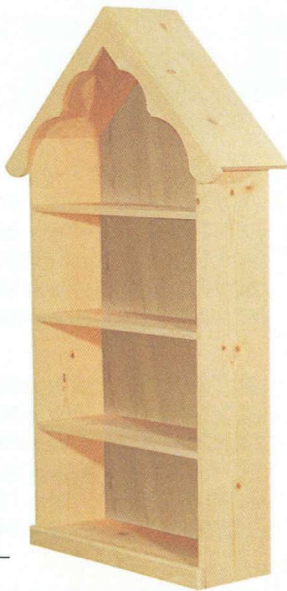

HOUSE_

30" w x 62" m x 10" d