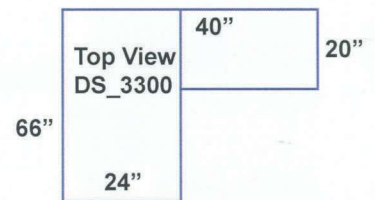

DS_3300/CT
See the top view diagram above.
This item is 30" high