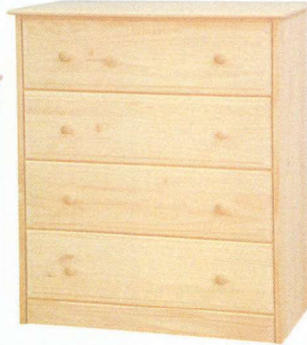

CD1004 (shown)
34 1/2"w x 40"h x 17 1/4"d