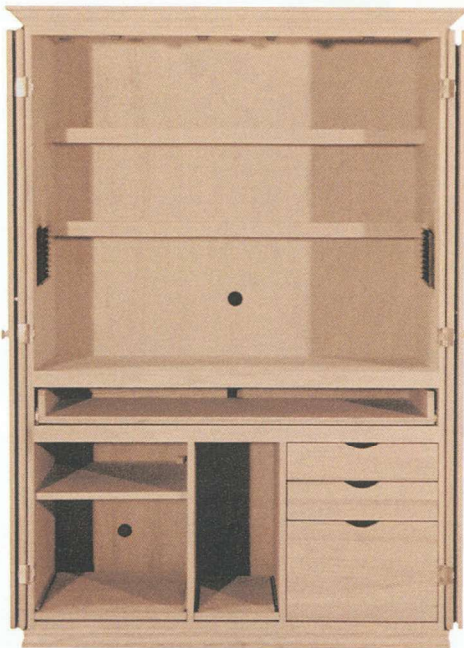

CS_3001 39 1/2" w x 76" h x 25 3/4" d
2 permanent half shelves

CS_3003 38" w x 72" h x 21 1/2" d
1 permanent half shelf, 1 permanent shelf

Office Furniture

Yarbrough Furniture Designs, Inc

CS_3343/RPD/TRW

49 3/4" w x 62" h x 25 3/4" d
2 adjustable shelves, light

CS_3343/RPD/TRW/2PC
2 pieces

TOP: 49 3/4" w x 30 5/8" h x 24" d
BASE: 49 3/4" w x 30 1/8" h x 24" d
2 adjustable shelves, light

CS_3353/RPD/TRW

51" w x 73 1/2" h x 25 1/2" d
3 adjustable shelves, light

CS_3353/RPD/TRW/2PC
2 pieces

TOP: 51" w x 41 3/4" h x 24" d
BASE: 49 3/4" w x 30 1/8" h x 24" d
3 adjustable shelves, light

Office Furniture

Yarbrough Furniture Designs, Inc

DESK OPTIONS

Floating Desk (DS)

Depth: 16", 20" and 24"

Length: 24", 30", 36", 42", 48", and 60"

A Floating Desk option (DS) can be used between 2 wall items. These Floating desks have a keyboard pullout and a drawer. Floating desks that are 24" and 30" long only have a keyboard pullout.