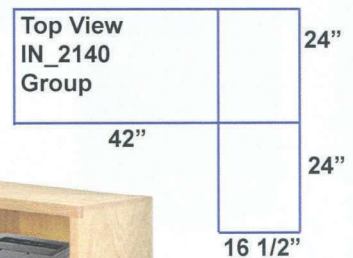

2140/CT/Group
DS_2140 Computer Desk
42" w x 30" h x 24" d

CC_2140 Corner Spacer
24" w x 16 1/2" d

HU_2140 Hutch
40" w x 24" h x 10" d

PS_2140 Printer Stand
24" w x 30" h x 16 1/2" d
One adjustable shelf