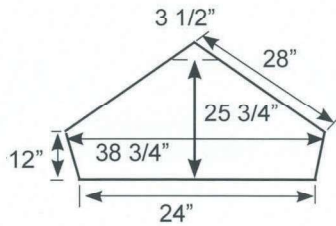

Corner, CC_
Offered in 12" deep only.

TOP VIEW