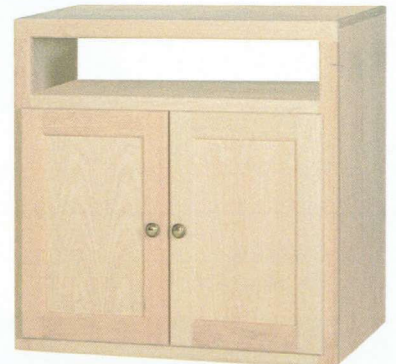

CA_2010 TV Center
30"w x 30"h x 16 1/2"d
Flat panel doors