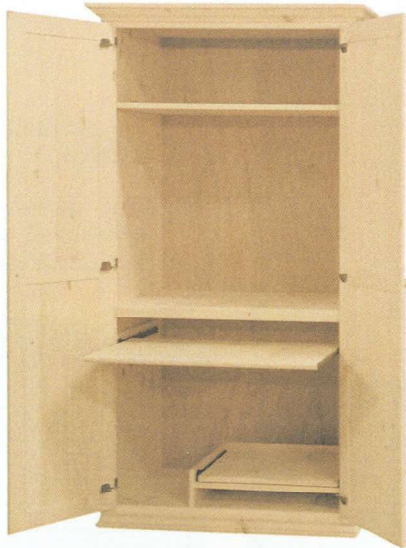

Office Furniture

Yarbrough Furniture Designs, Inc

432
40" w x 72" h x 26" d