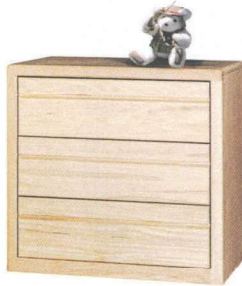

THIS COLLECTION HAS FINGER-PULL DRAWERS,
NO MOLDING

900 Collection
close up with
finger pull drawers.

902 Nightstand
24" w x 22" h x 20" d

1102 Nightstand
24" w x 22" h x 16 1/2" d

903 Nightstand
32" w x 30 3/4" h x 20" d