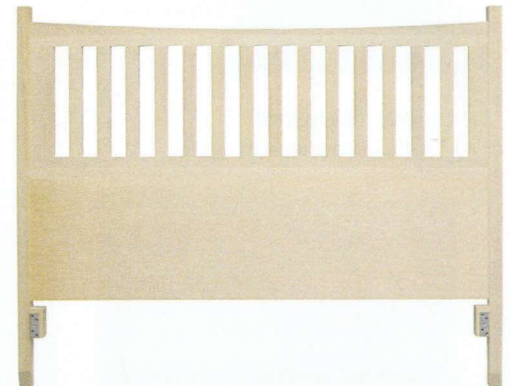

HB_4630/T Twin Headboard
43"w x 52"h x 2 1/4"d

HB_4630/F Full Headboard
58"w x 52"h x 2 1/4"d