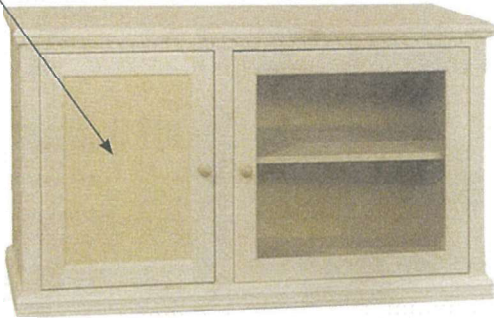

Flat panel doors

Flat panel door

EC_4030 48" w x 30" h x 17 1/2" d

EC_4040 49 1/2" w x 30" h x 17 1/2" d

Yarbrough Furniture Designs, Inc

TRADITIONAL - 4000 COLLECTION

Dimensions are case sizes. Molding increases overall dimensions.