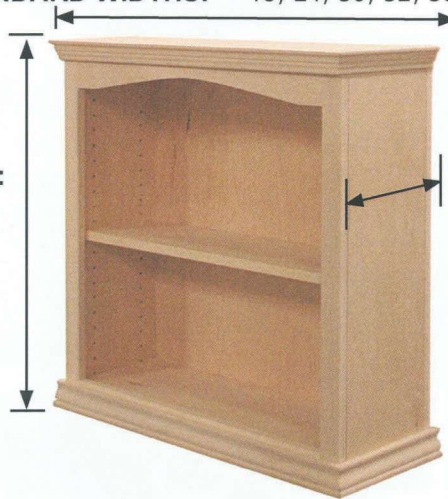

BOOKCASES

Yarbrough Furniture Designs, Inc

BOOKCASES

Bookcases come in a wide variety of standard dimensions shown below. Bookcases that are wider than 42" will have a single upright but can also have double uprights. You can also have dimensions (i.e, non-standard dimensions) that are in between the dimensions shown. When choosing a non-standard dimension, please use whole numbers (no fractions), for example width 22", or height 46".

ALL BOOKCASE & HUTCH DIMENSIONS ARE CASE SIZE ONLY, i.e. MOLDING SIZE IS NOT INCLUDED.

BOOKCASE - No Uprights

STANDARD WIDTHS: 18", 24", 30", 32", 36", 42"

STANDARD HEIGHTS:
24", 30", 36", 42", 48", 54",
60", 66", 72", 78", 84", 90", 96"

STANDARD DEPTHS:
10", 12", 16", 20", 24"

BOOKCASE - Single Upright

STANDARD WIDTHS: 48", 54", 60"

STANDARD HEIGHTS:
24", 30", 36", 42", 48", 54",
60", 66", 72", 78", 84", 90", 96"

STANDARD DEPTHS:
10", 12", 16", 20", 24"