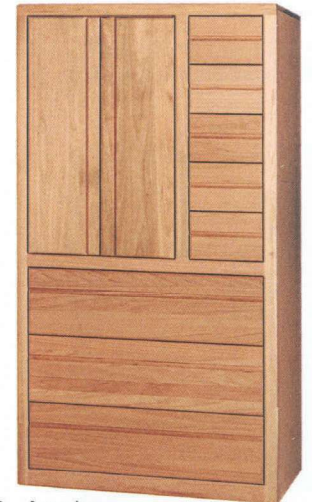

908 Armoire
36" w x 64 3/8" h x 20" d 1 adjustable shelf