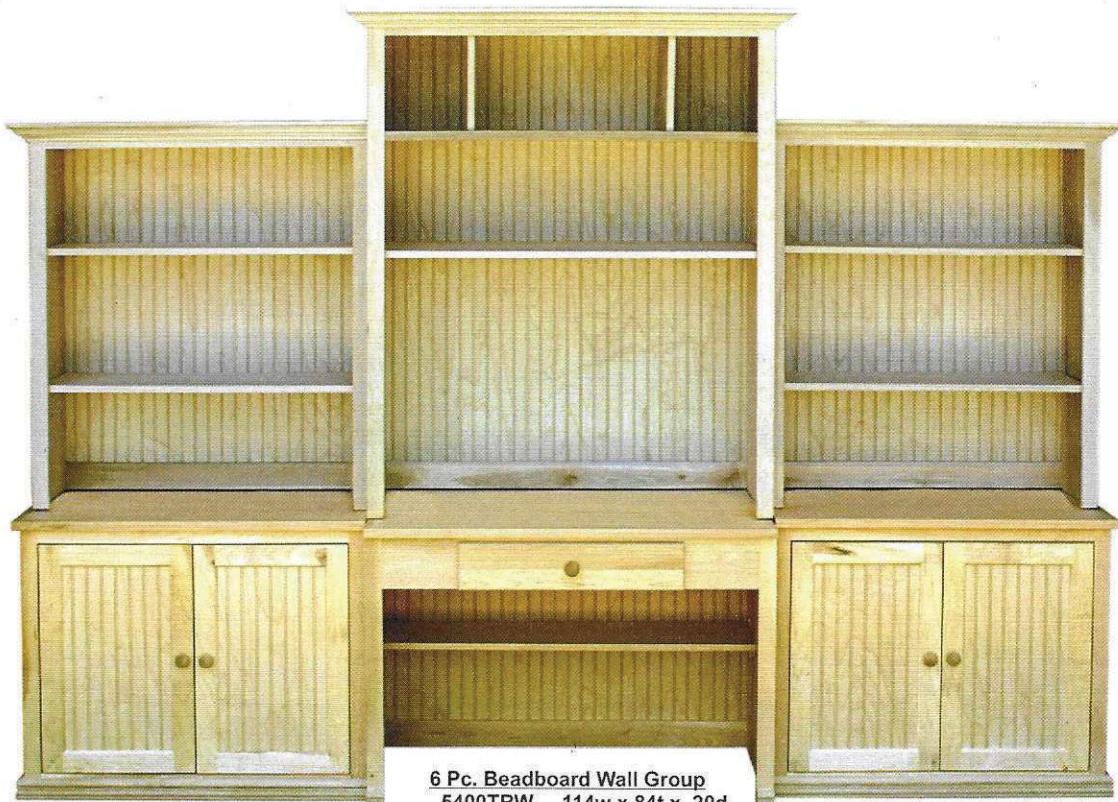

Mission Computer Armoire
1784 36 5/8w x 72h x 21d
Wrap-Around Doors
Double Pullout

Office Furniture

Yarbrough Furniture Designs, Inc

Mission Computer Armoire
 1794 Wrap Around Doors
 Double Pullout
 36 5/8w x 60t x 21d

Shaker Desk
 SH 603024 60w x 30h x 24d
 File Drawer

Shaker Hutch
 SH 604212 60w x 42h x 12d

6 Pc. Beadboard Wall Group
 5400TRW 114w x 84t x 20d

- 1- Desk 42w x 30t x 20d
- 2- Hutch 36w x 42t x 12d
- 2- Base 36w x 30t x 16d
- 1- Hutch 42w 54t x 16d