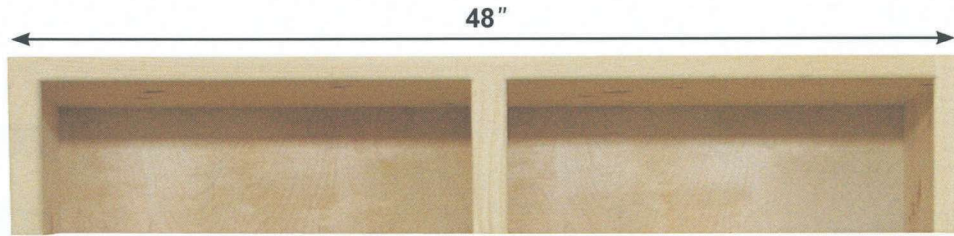

Contemporary /CT

Classic2 /C2

Heritage /H

Shaker /SH

Yarbrough Furniture Designs, Inc

Contemporary _____ 42"
 FX_Riser/CT _____ 36"
 _____ 30"

Classic 2
 FX_Riser/C2

Heritage
 FX_Riser/H