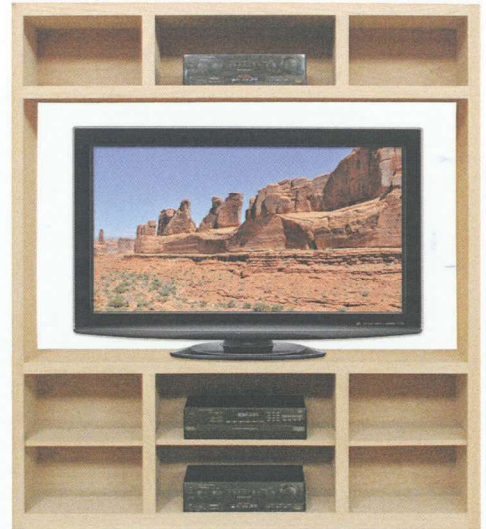

WU_4164/tall 65" w x 72" h x 16 1/2" d
TV Area: 61 1/4" w x 33" h

MEDIA

Yarbrough Furniture Designs, Inc

These items are available in all bookcase styles.

WU_4165 65"w x 66"h x 16 1/2"d
 TV Area: 61 1/2"w x 39"h
 This item is offered in all styles.