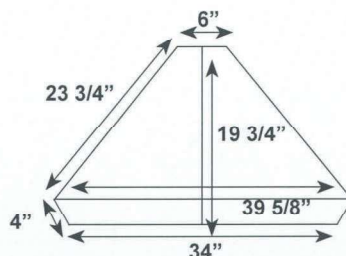

TOP VIEW
3675CC1
3675CC2
Both units are 78" tall