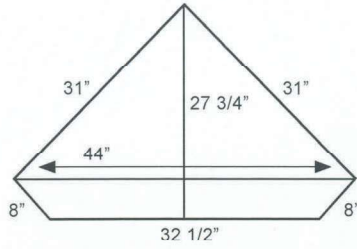

CC_3027 Corner Cabinet
44" w x 27 1/2" h x 27 3/4" d
Flat or raised panel doors