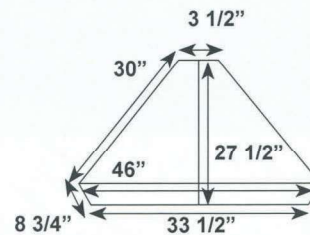

TOP VIEW
CC_3006