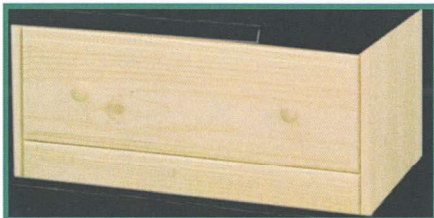

OPTIONAL APRON STYLES

Straight Apron. /SA Standard apron for all Colonial, Sherwood and Modern Style products.