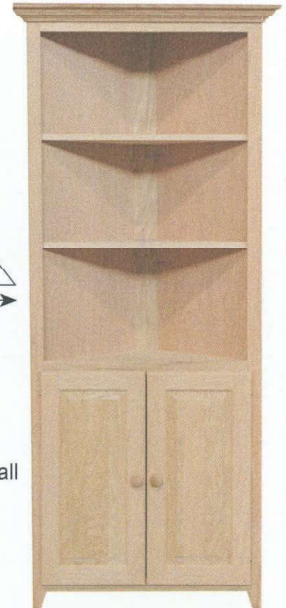

24CCP1
Corner Cabinet 74" tall