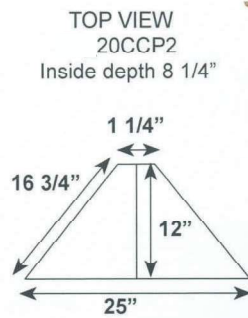

20CCP2
Corner Cabinet 74" tall