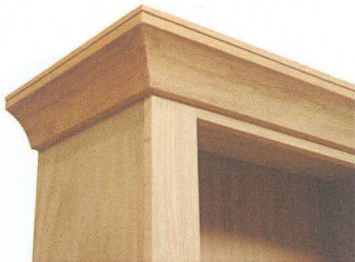

Flat molding is used for all bookcases 66" or less.

BOOKCASES

Yarbrough Furniture Designs, Inc

Contemporary/CT No molding on the top or bottom.

Bookcases taller than 66" have a permanent shelf 30" from the ground. Bookcases 67" and taller, have no finished top unless specified.

Crown/CR Top and bottom molding on front only.

Bookcases taller than 66" will have a permanent shelf 30" from the ground. Bookcases 67" and taller, have no finished top unless specified.

molding is used for all bookcases 66" or less.

Classic 1/C1 Full wrap top and bottom molding.

Bookcases taller than 66" have a permanent shelf 30" from the ground. This bookcase style has a finished top on all heights.

Same top and bottom molding for all heights

Classic 1 Dentil/C1D Full wrap top and bottom molding.

Bookcases taller than 66" have a permanent shelf 30" from the ground. This bookcase style has a finished top on all heights.

Same top and bottom molding for all heights