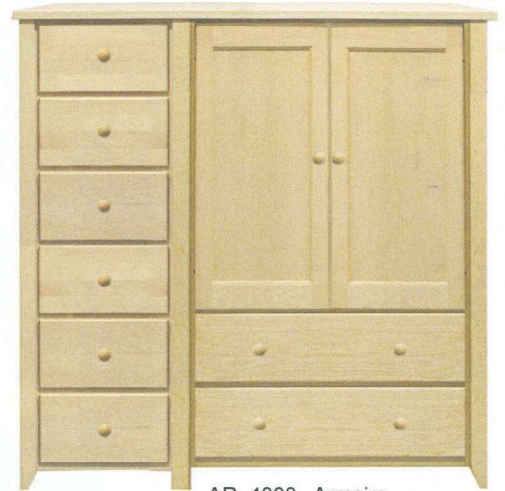

CD_4807/V2 Chest of Drawers
34" w x 52 3/4" h x 19 3/4" d

BEDROOM

Yarbrough Furniture Designs, Inc

Available in Oak, Pine & Maple

NEW SHAKER - 4800 COLLECTION

AR_4802 Armoire
34" w x 55" h x 19 3/4" d
2 adjustable shelves

AR_4806 Armoire
47" w x 55" h x 19 3/4" d
3 adjustable shelves

AR_4808 Armoire
54 1/4" w x 55" h x 19 3/4" d
2 adjustable shelves

DC_4806 Dresser
56 3/4" w x 36 1/4" h x 19 3/4" d

DC_4808/DR Dresser
58 1/2" w x 38 1/2" h x 19 3/4" d