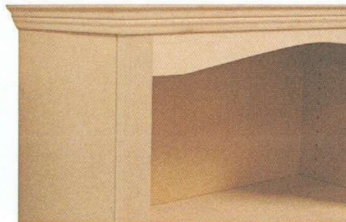

BOOKCASES

Yarbrough Furniture Designs, Inc

Arch/AC No molding on the top or bottom.

Bookcases taller than 66" have a permanent shelf 30" from the ground. Bookcases 67" and taller, have no finished top unless specified.

Arch - TRW/ACT Full wrap top and bottom molding.

Bookcases taller than 66" will have a permanent shelf 30" from the ground. Bookcases 67" and taller, have no finished top unless specified.

Flared molding is used for bookcases taller than 66".