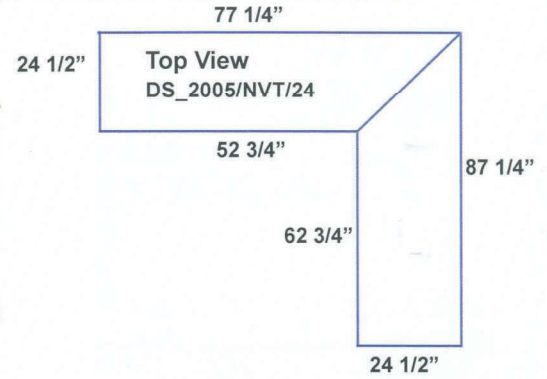

Office Furniture

Yarbrough Furniture Designs, Inc

DS_2005/NVT/24 Corner Desk 30"h x 24 1/2"d
Specify CPU opening left or right when ordering