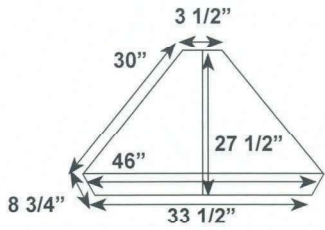

LIVING & DINING

Yarbrough Furniture Designs, Inc

TOP VIEW
CC_3007
CC_3008
CC_3009