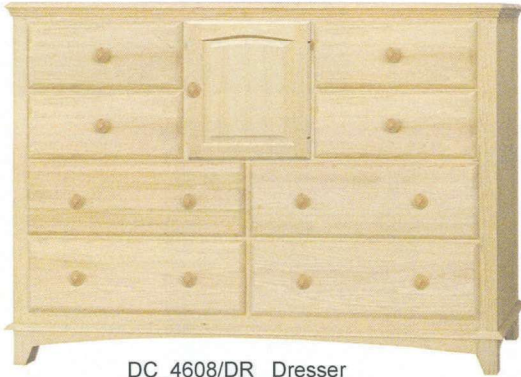

YARBROUGH

BEDROOM

Yarbrough Furniture Designs, Inc

Available in Oak, Pine & Maple

HAMPSHIRE - 4600 COLLECTION

DC_4608/DR Dresser
58"w x 42 1/4"h x 19"d

MR_4600 Mirror
29"w x 40"h x 2 1/2"d

DC_4611 Dresser
60"w x 40"h x 19"d