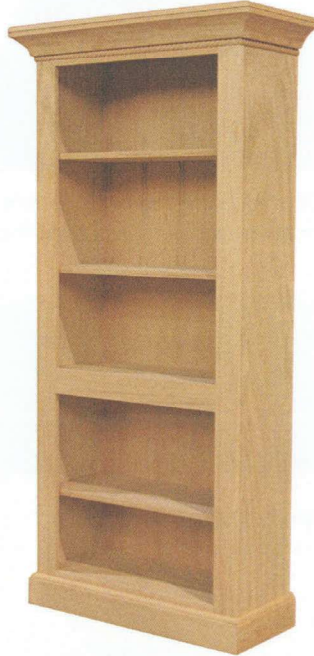

Classic 1 Dentil/C1D Full wrap top and bottom molding.

Bookcases taller than 66" have a permanent shelf 30" from the ground. This bookcase style has a finished top on all heights.

Same top and bottom molding for all heights

BOOKCASES

Yarbrough Furniture Designs, Inc

Classic 1 Rope/C1P Full wrap top and bottom molding.

Bookcases taller than 66" have a permanent shelf 30" from the ground. This bookcase style has a finished top for all heights.

Same top and bottom molding for all heights

Classic 2/C2 Full wrap top and bottom molding.

Bookcases taller than 66" have a permanent shelf 30" from the ground. This bookcase style has a finished top for all heights.