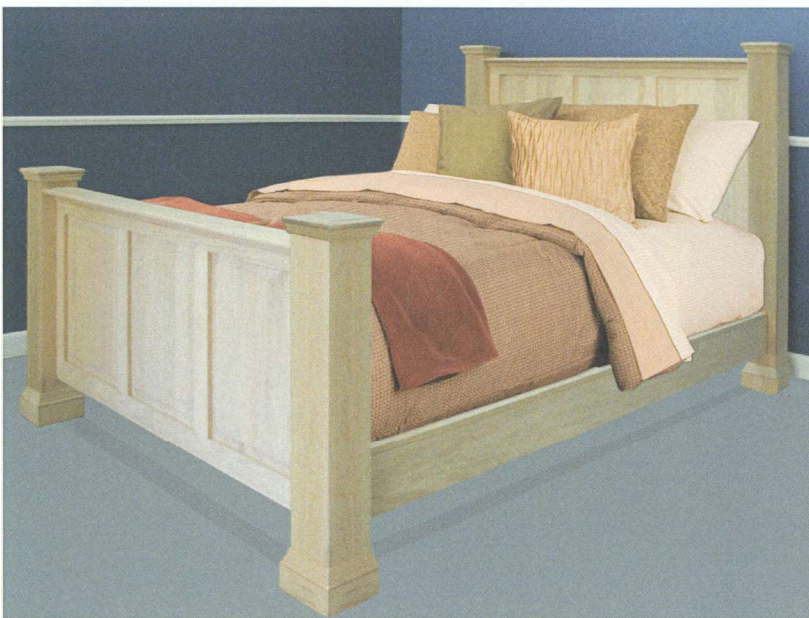

HB_4930/Q Queen Headboard
66 1/4"w x 55"h x 6 1/4"d
3 panels

HB_4930/K King Headboard
84 1/4"w x 55"h x 6 1/4"d
3 panels