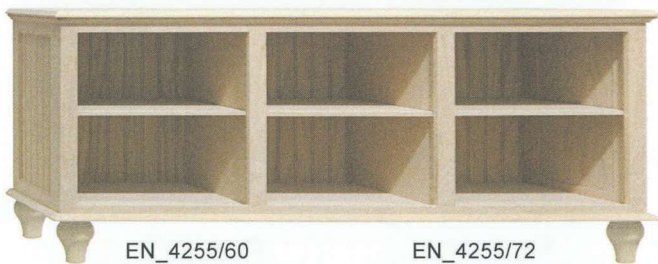

EN_4250/60
60" w x 30" h x 16" d
3 adjustable shelves

EN_4250/72
72" w x 30" h x 16" d
3 adjustable shelves

EN_4255/60
60" w x 24" h x 16" d
3 adjustable shelves

EN_4255/72
72" w x 24" h x 16" d
3 adjustable shelves