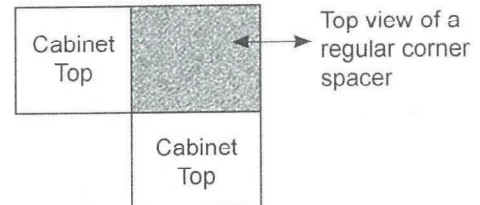

Office Furniture

Yarbrough Furniture Designs, Inc

AVAILABLE OPTIONS - please check for additional pricing

ELECTRICAL CORD AND OTHER WIRE MANAGEMENT

Three types of holes can be drilled for cord management. The customer MUST specify the EXACT location + - one inch.

1. On the backing of a unit.
2. On the Top of a unit with a grommet included.
3. On the side of a unit to pass cords through adjacent bases or hutches.
4. Cord Slots

BUN FEET, TULIP FEET AND HOUSING

You can add Bun Feet or Tulip Feet to most items. All Feet have to be mounted with Housing.

CORNER SPACERS

Corner spacers can be made to fill a gap between 2 pieces of furniture in the corner of a room. Corner Spacers can be regular or irregular. Spacers are built with 'Braces and Cleats'. The EXACT measurement MUST be provided by the consumer.

MITERING

There is no extra charge for Mitering pieces together.

When the depth difference between 2 units is less than 2", Mitering will not be possible.

LOCK AND KEY

Available upon request.

BACKING OPTIONS

You can add backing to any item.

- Finished Backing
- Beadboard Backing.
- Screw on Backing

DOUBLE SIDED FACE FRAME

Open back item. Front and back of the item are identical.

MORE OPTIONS

Hanging Rods with Brackets

Tube or Can lights

Hardware for Pocket Doors- for 20" or 24 "deep cabinets only

Stem glass rack /stemgrack

Wine rack /winerack

Bi-fold doors

Wood on wood pullout

Hidden keyboard

Keyboard Pullout with side mount glides

Printer Pullout with side mount glides

Pencil Drawer - 3" deep - 6" with side mount glides

Full extension glides ARE AN upgrade for some items.