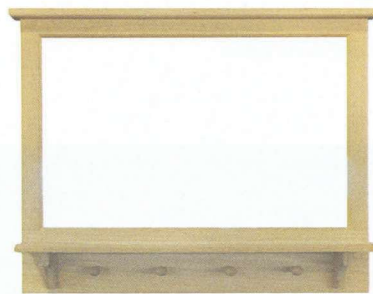

WM_1210
20"w x 25 3/4"h x 8"d
1 adj. shelf

WM_1220
26"w x 25 3/4"h x 8"d
1 adj. shelf

WMY1240
14"w x 32 1/4"h x 11"d

WMY1250
14"w x 43"h x 11"d

WM_1310
21 3/4"w x 27 3/4"h

WM_1320
21 3/4"w x 27 3/4"h

WM_1330 Shelf/ 3 pegs
21 3/4"w x 31 1/2"h