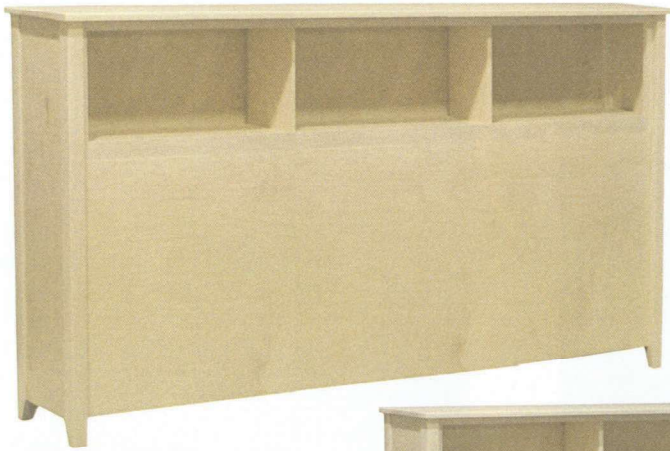

BEDROOM

Yarbrough Furniture Designs, Inc

Available in Oak, Pine & Maple

NEW SHAKER - 4800 COLLECTION

Twin

HB_4820/T Twin Headboard
45 1/2"w x 40"h x 12 1/2"d
1 divider

HB_4830/Q Queen
63 3/4"w x 55"h x 2 1/4"d

HB_4830/K King
81 3/4"w x 55"h x 2 1/4"d