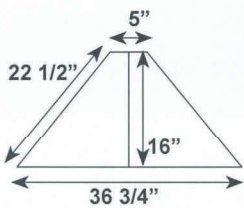

TOP VIEW
CC_3003
CC_3004
CC_3005