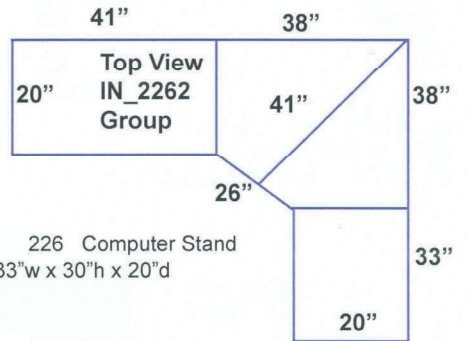

227 Corner Desk
38" w x 5 3/4" h x 20" d

327
Corner Shelf or Bridge
59 1/2" w x 6" h x 10" d

226 Computer Stand
33" w x 30" h x 20" d

325 Hutch
40" w x 36" h x 10" d

326 Hutch
32" w x 36" h x 10" d

2266/CT/Group
227 Corner Desk
38" w x 5 3/4" h x 20" d