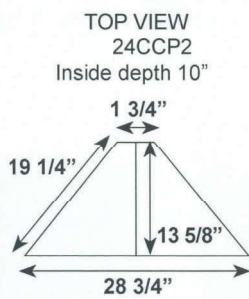

24CCP2
Corner Cabinet 74" tall