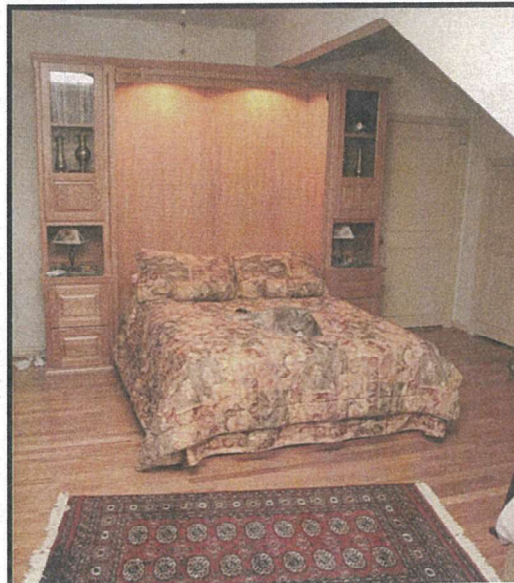

WALLB_Q/HZ
86 1/2" w x 68 1/4" h x 16" d

Please note: The dimensions given will vary based on the style chosen.

Hutch sold separately

Hutch sold separately

BEDS & HEADBOARDS Yarbrough Furniture Designs, Inc