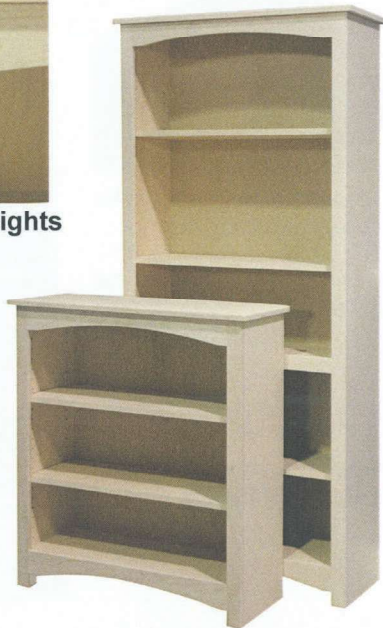

Flared molding is used for bookcases taller than 66".

Flat molding is used for all bookcases 66" or less.

BOOKCASES

Yarbrough Furniture Designs, Inc

New Shaker/NSH Full wrap top molding only.

Bookcases taller than 66" have a permanent shelf 30" from the ground. This bookcase style has a finished top for all heights.

Same molding for all heights

Traditional/TR Top and bottom molding on front only.

Bookcases taller than 66" have a permanent shelf 30" from the ground. Bookcases 67" and taller, have no finished top unless specified.