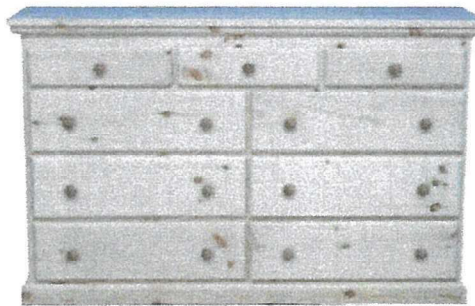

9 Drawer Dresser
Available in Pine Only
980 61w x 38t x 18d