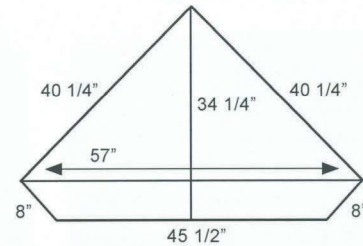

Top View CC3254