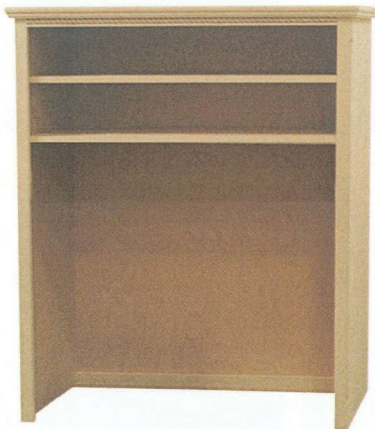

HUTCHES - No Uprights

STANDARD WIDTHS: 18", 24", 30", 32", 36", 42"

STANDARD HEIGHTS:

24", 30", 36", 42", 48", 54",
60", 66", 72", 78", 84", 90", 96"

Permanent Shelf
Permanent Shelf Heights
(standard)
0", 1", 15", 20", 31"

STANDARD DEPTHS:

10", 12", 16", 20", 24"

PLEASE NOTE:

(Hutches wider than 42" with uprights)
For Hutches with a Permanent Shelf, the upright will extend to the Permanent Shelf only. Hutches with no Permanent Shelf, 0", or the Permanent Shelf at 1", uprights will extend to the bottom of the hutch.