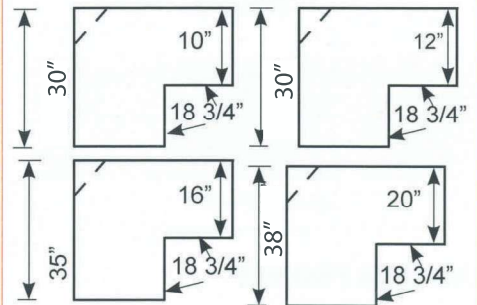

BOOKCASE - Double Upright

STANDARD WIDTHS: 48", 54", 60"

STANDARD HEIGHTS:
24", 30", 36", 42", 48", 54",
60", 66", 72", 78", 84", 90", 96"

STANDARD DEPTHS:
10", 12", 16", 20", 24"

Shown below are the "openings" measurements for the following Double Upright widths:
48", 54" and 60"

STANDARD DEPTHS:

10", 12", 16", 20", 24"

PLEASE NOTE:

(Hutches wider than 42" with uprights)
For Hutches with a Permanent Shelf, the upright will extend to the Permanent Shelf only. Hutches with no Permanent Shelf, 0", or the Permanent Shelf at 1", uprights will extend to the bottom of the hutch.

TOP VIEW

Endcap, CC_CAP
Offered in 12" and 16" deep only.

TOP VIEW

L-Shape, L_
Offered in 10", 12", 16" and 20" deep.

30" TOP VIEW

BOOKCASES

Yarbrough Furniture Designs, Inc

Traditional Plywood Bookcases With Arch Glass Doors

Available depths: (not including crown molding)
/12", /16", /20", /24"

SP 1830	18"w x 30"h x 10"d	SP 2430	24"w x 30"h x 10"d
SP 1836	18"w x 36"h x 10"d	SP 2436	24"w x 36"h x 10"d
SP 1848	18"w x 48"h x 10"d	SP 2448	24"w x 48"h x 10"d
SP 1860	18"w x 60"h x 10"d	SP 2460	24"w x 60"h x 10"d
SP 1872	18"w x 72"h x 10"d	SP 2472	24"w x 72"h x 10"d
SP 1884	18"w x 84"h x 10"d	SP 2484	24"w x 84"h x 10"d