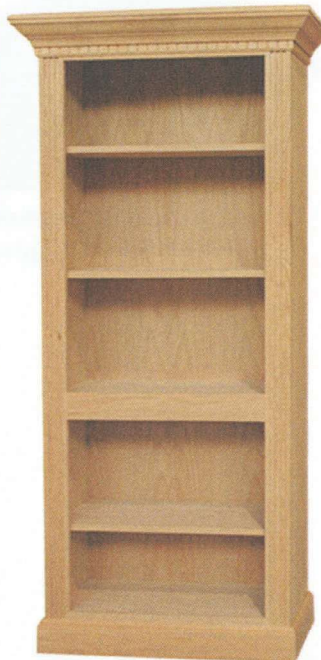

Same top and bottom molding for all heights

Classic 2/C2 Full wrap top and bottom molding.

Bookcases taller than 66" have a permanent shelf 30" from the ground. This bookcase style has a finished top for all heights.

Same top and bottom molding for all heights

Classic 2 Dentil/C2D Full wrap top and bottom molding.

Bookcases taller than 66" have a permanent shelf 30" from the ground. This bookcase style has a finished top for all heights.

Same top and bottom molding for all heights

Classic 2 Rope/C2P Full wrap top and bottom molding.

Bookcases taller than 66" have a permanent shelf 30" from the ground. This bookcase style has a finished top for all heights.