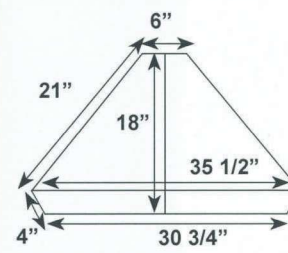

TOP VIEW
3275CC1
3275CC2
Both units are 78" tall