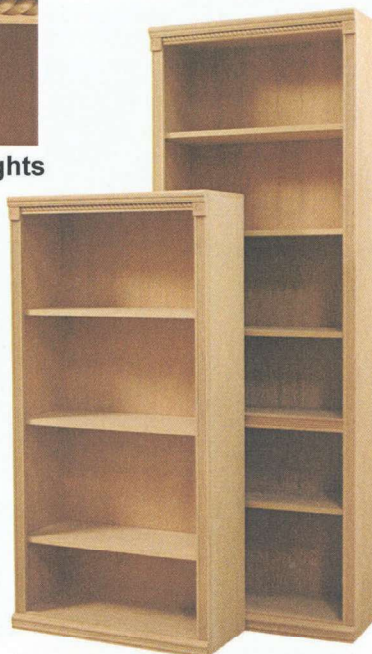

Same molding for all heights

Rosette Rope/RP Top and bottom molding on front only. Shaker/SH Full wrap top molding only.

Bookcases taller than 66" have a permanent shelf 30" from the ground. Bookcases 67" and taller, have no finished top unless specified.

Same molding for all heights

Same molding for all heights

BOOKCASES

Yarbrough Furniture Designs, Inc

TRW Fluted Rope/TFP Full wrap top and bottom molding.

Bookcases taller than 66" have a permanent shelf 30" from the ground. Bookcases 67" and taller, have no finished top unless specified.