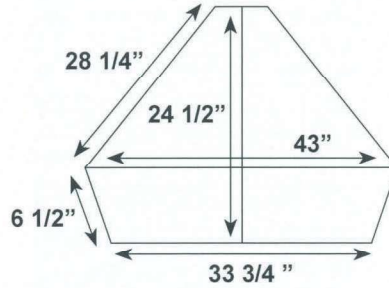

C27S2/RPD Corner Cabinet
43" w x 28" h x 24 1/2" d