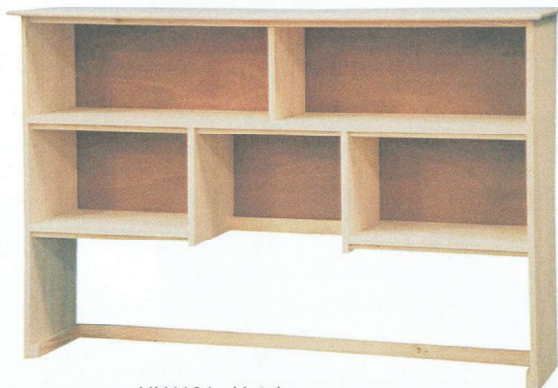

HU1101 Hutch
62"w x 42"h x 11 1/2"d

HU1101/DR Hutch
62"w x 42"h x 11 1/2"d
Doors

SIERRA COLLECTION

Yarbrough Furniture Designs, Inc

Use the following options after product i.d: /SW, /CO, /SH, /MO, /CP, /WK, /CH, /MI, /BF, /SC, /SR and /SA. Refer to the beginning of the Sierra Collection section for examples. All products are shipped Colonial Style with Wooden Knobs, Straight Apron and Euro Slides, unless stated otherwise.