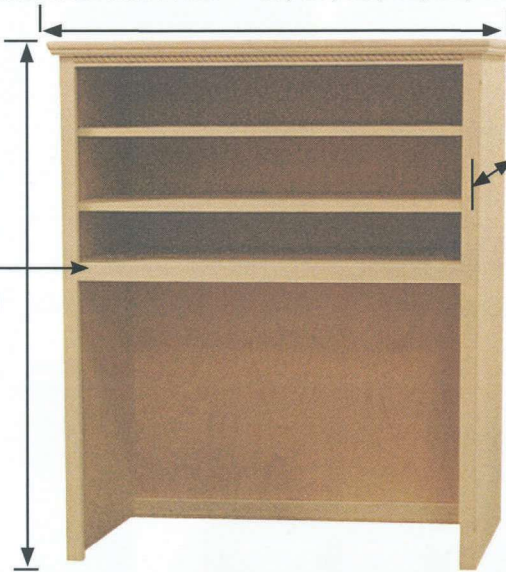

BOOKCASES

Bookcases come in a wide variety of standard dimensions shown below. Bookcases that are wider than 42" will have a single upright but can also have double uprights. You can also have dimensions (i.e, non-standard dimensions) that are in between the dimensions shown. When choosing a non-standard dimension, please use whole numbers (no fractions), for example width 22", or height 46".

*****Please Note: Openings will vary according to face frame style. These openings apply only to styles with a 1 3/4" face frame. eg., /CT, /H, /R.**

BOOKCASES

Yarbrough Furniture Designs, Inc

HUTCHES

Hutches also come in a wide variety of standard dimensions shown below. Hutches wider than 42" will have one or two uprights for additional support. You can also have dimensions (i.e, non-standard dimensions) that are in between the dimensions shown. When choosing a non-standard dimension, please use whole numbers (no fractions), for example width 22", or height 46".

HUTCHES - No Uprights

STANDARD WIDTHS: 18", 24", 30", 32", 36", 42"

STANDARD HEIGHTS:

24", 30", 36", 42", 48", 54",
60", 66", 72", 78", 84", 90", 96"

Permanent Shelf
Permanent Shelf Heights
(standard)
0", 1", 15", 20", 31"

STANDARD DEPTHS:

10", 12", 16", 20", 24"

PLEASE NOTE:

(Hutches wider than 42" with uprights)
For Hutches with a Permanent Shelf, the upright will extend to the Permanent Shelf only. Hutches with no Permanent Shelf, 0", or the Permanent Shelf at 1", uprights will extend to the bottom of the hutch.