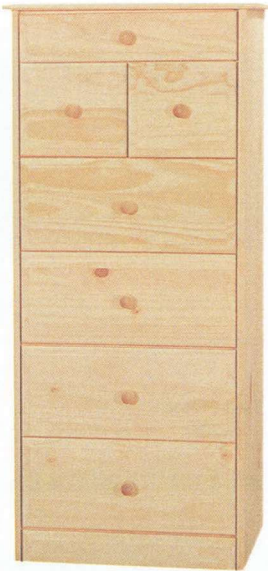

LC1004/BF
23 1/2"w x 37"h x 17 1/4"d

LC1005/BF
23 1/2"w x 46"h x 17 1/4"d

LC1407 Lingerie Chest (shown)
23 1/2"w x 53"h x 17 1/4"d