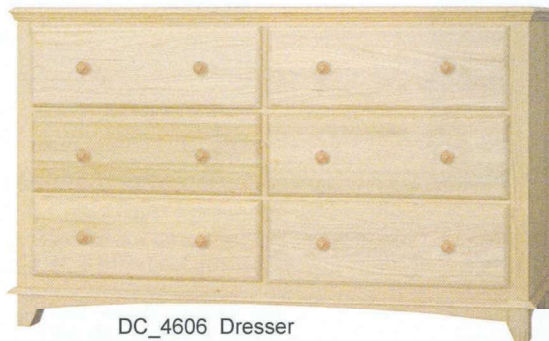

DC_4606 Dresser
60"w x 39 1/2"h x 19"d