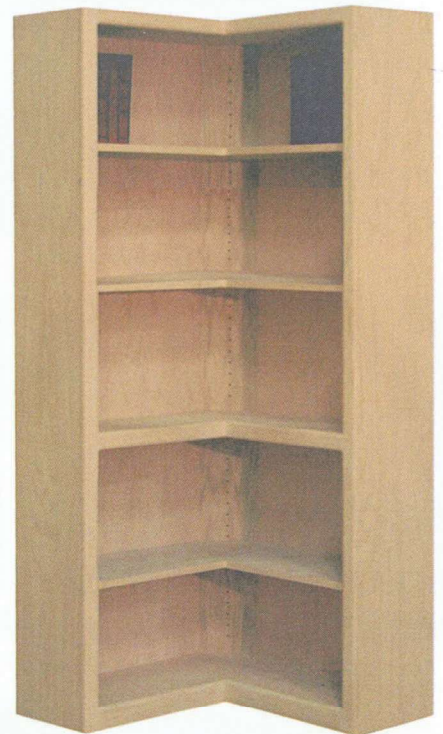

TOP VIEW

Endcap, CC_CAP
Offered in 12" and 16" deep only.

TOP VIEW

L-Shape, L_
Offered in 10", 12", 16" and 20" deep.

30" TOP VIEW

BOOKCASES

Yarbrough Furniture Designs, Inc

Traditional Plywood Bookcases With Arch Glass Doors