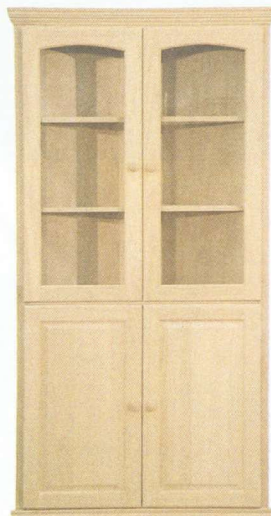

CC_3005 Corner Cabinet
36 3/4"w x 76"h x 16"d