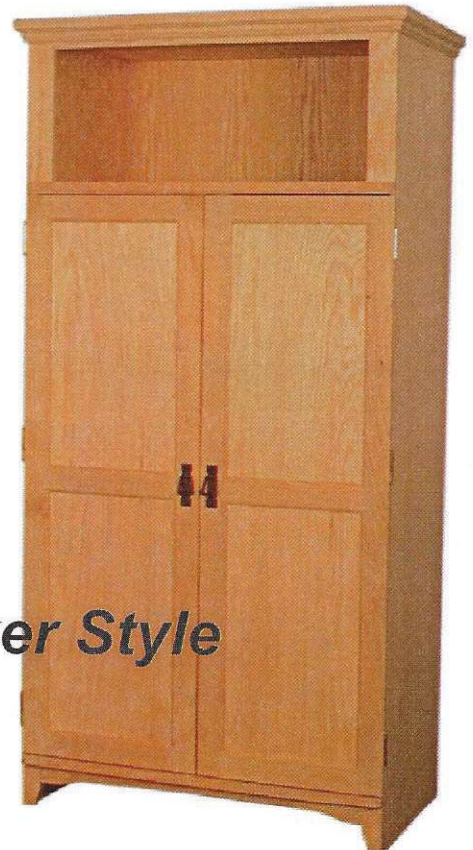

GLUED
DOVETAILED
DRAWERS

Mission Laptop Computer Armoire
1786 1 Full Extension Pullout
1 Regular Pullout
22w x 57t x 21d

Shaker Computer Armoire
1675 37w x 72t x 20d
Insides Same as 1784

Now Available in Shaker Style