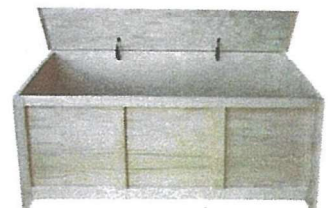

Blanket / Storage Chest

- 1690 32"w x 24"t x 19"-1/2"d
- 1691 36"w x 24"t x 19"-1/2"d
- 1692 48"w x 24"t x 19-1/2"d
- 1693 60"w x 24"t x 19-1/2"d

LIVING & DINING

Yarbrough Furniture Designs, Inc

HT60 - Hall Tree
66"x 84"