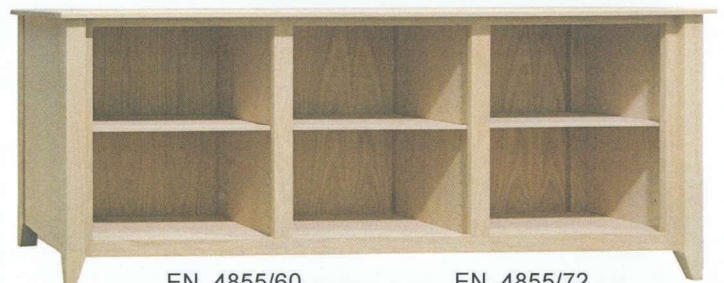

EN_4855/60
60" w x 24" h x 16" d
3 adjustable shelves

EN_4855/72
72" w x 24" h x 16" d
3 adjustable shelves