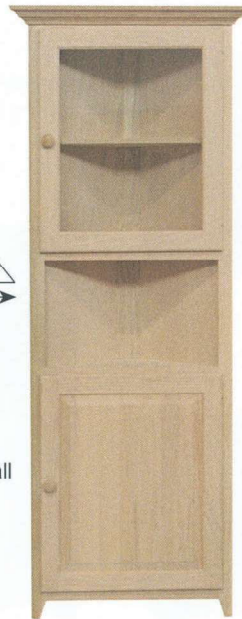

24CCP1
Corner Cabinet 74" tall

20CCP2
Corner Cabinet 74" tall