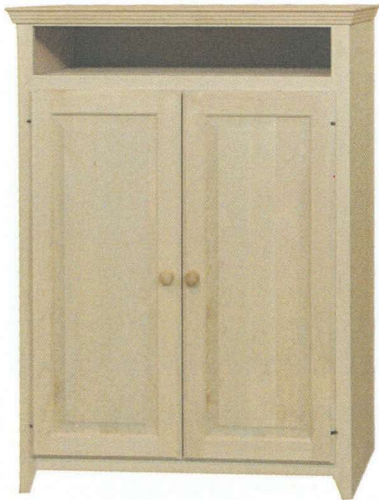

BRS192/RPD Stand
28"w x 47"h x 16 1/4"d
2 adjustable shelves

BRS271/RPD Stand
35"w x 47"h x 16 1/4"d
2 adjustable shelves

BRS272/RPD Stand
35"w x 47"h x 16 1/4"d
2 adjustable shelves

BRS321/RPD Stand
39 1/2"w x 47"h x 24 3/4"d
2 adjustable shelves