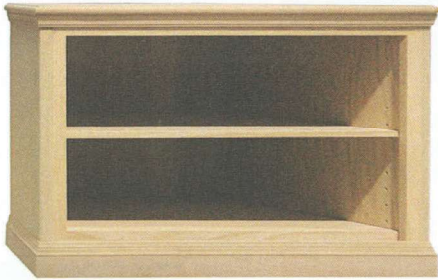

EN_4000
30"w x 24"h x 16"d
1 adjustable shelf