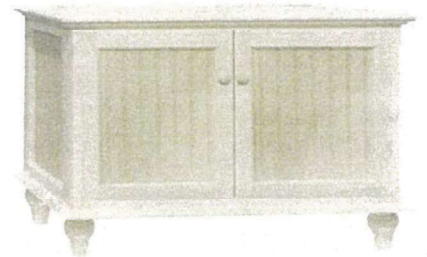

BL_4200 Blanket Chest
39" w x 25 1/4" h x 19 1/2" d
Lid support, false beadboard panel doors