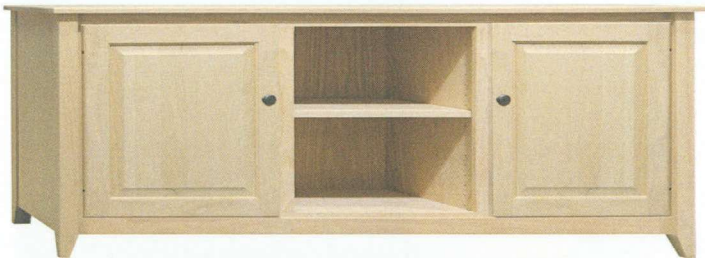

EN_4830/60
60" w x 24" h x 16" d
3 adjustable shelves

EN_4830/72
72" w x 24" h x 16" d
3 adjustable shelves