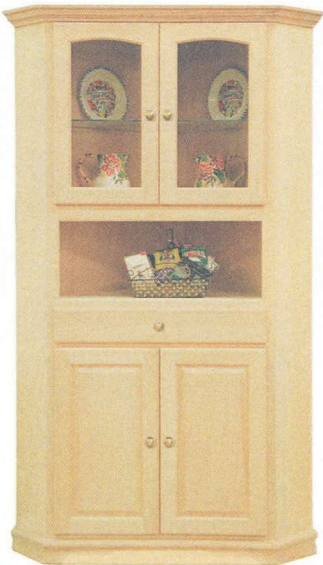

CC_3009 Corner Cabinet
45 1/2" w x 80" h x 27 1/4" d
3 adj. shelf