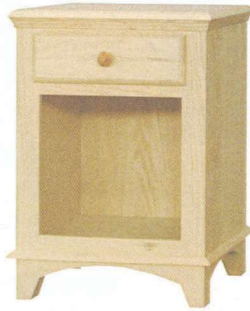

BEDROOM

Yarbrough Furniture Designs, Inc

Available in Oak, Pine & Maple

HAMPSHIRE - 4600 COLLECTION

Top molding close up

Base close up

NS_4601 Nightstand
21 1/2"w x 29"h x 17"d

NS_4601/DR/HR Nightstand
21 1/2"w x 29"h x 17"d