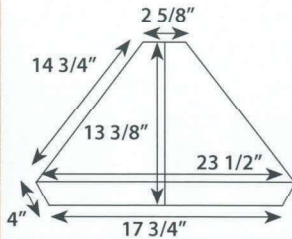

TOP VIEW
2072CC1
2072CC2
Both units are 74" tall