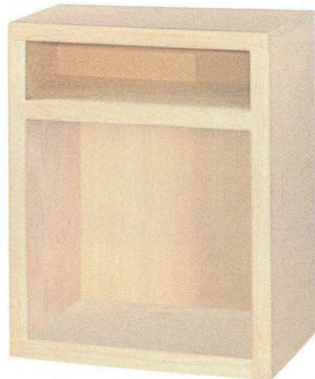

Regal
 FX_Riser/RE

Shaker
 FX_Riser/SH

MEDIA

Yarbrough Furniture Designs, Inc

CA_2000 Cabinet
30"w x 27 1/2"h x 16 1/2"d
1 adjustable shelf, raised panel doors

CA_2001 TV Cabinet
24"w x 30"h x 16 1/2"d

CA_2005 TV Center
27"w x 22"h x 16 1/2"d
Flat panel doors