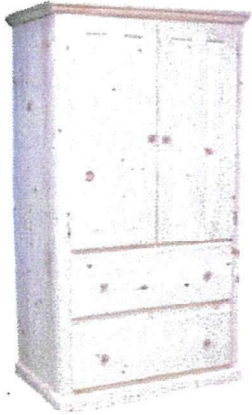

Bedroom Furniture

Oak, Pine, or Maple

Armoire 2 Drawers
932B Bi-Fold Doors 1Adj Shelf
38w x 72h x 24d
TV Area 31 3/4 x 37 1/4