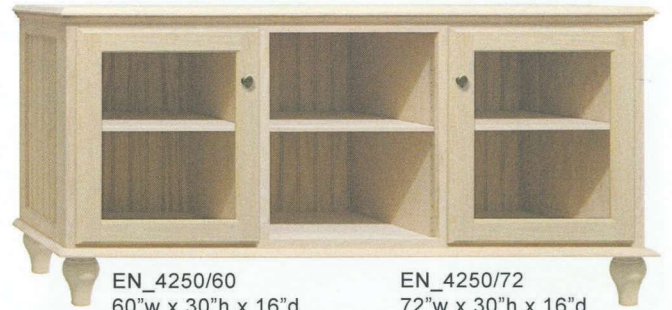

EN_4250/60
60" w x 30" h x 16" d
3 adjustable shelves

EN_4250/72
72" w x 30" h x 16" d
3 adjustable shelves

EN_4255/60
60" w x 24" h x 16" d
3 adjustable shelves

EN_4255/72
72" w x 24" h x 16" d
3 adjustable shelves