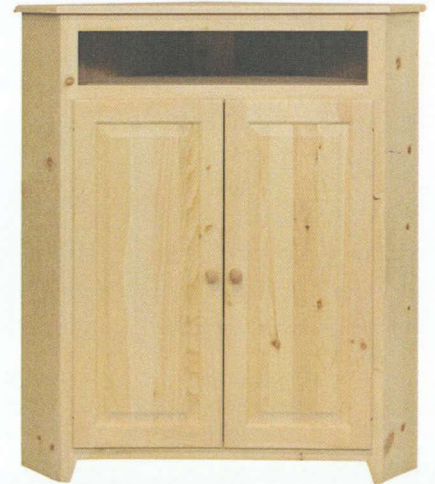

BRC272/RPD Corner Cabinet
43" w x 47 1/2" h x 24 1/2" d
2 adjustable shelves