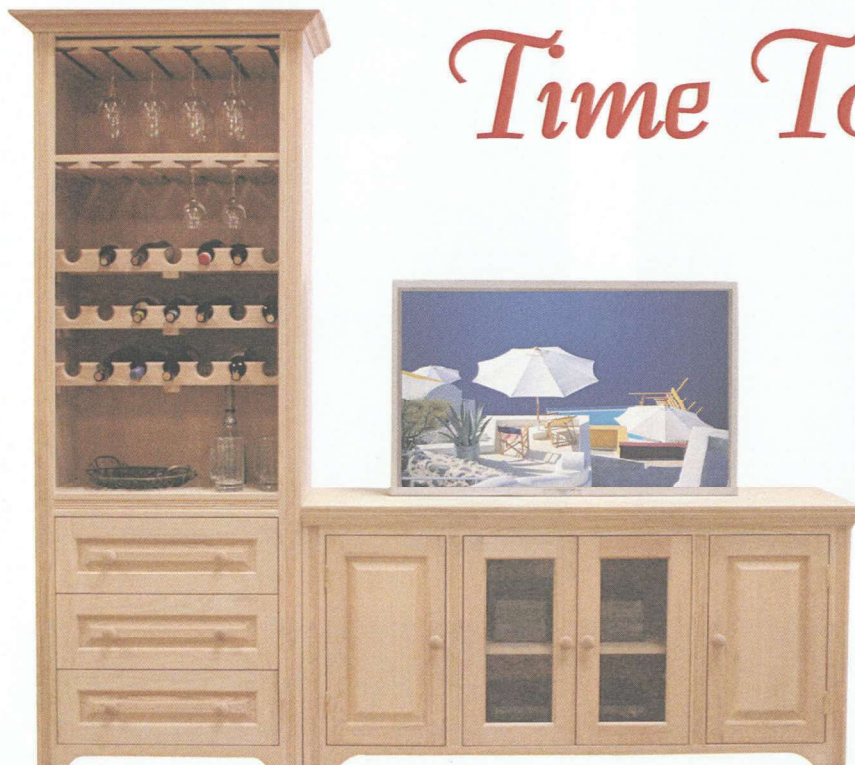

Time To Relax...