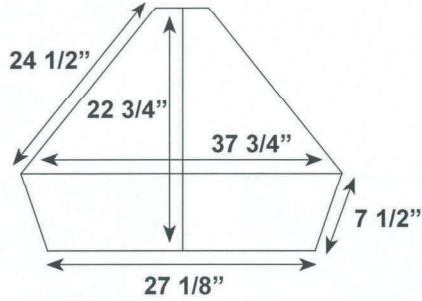

BRC192/RPD Corner Cabinet
37 3/4" w x 47 1/2" h x 22 3/4" d
2 adjustable shelves