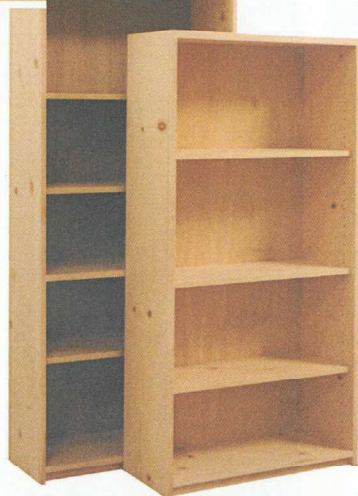

BOOKCASES

Yarbrough Furniture Designs, Inc

Arch/AC No molding on the top or bottom.

Bookcases taller than 66" have a permanent shelf 30" from the ground. Bookcases 67" and taller, have no finished top unless specified.

Arch - TRW/ACT Full wrap top and bottom molding.

Bookcases taller than 66" will have a permanent shelf 30" from the ground. Bookcases 67" and taller, have no finished top unless specified.

Flared molding is used for bookcases taller than 66".

Flat molding is used for all bookcases 66" or less.

Basic/BA No molding on the top or bottom.

Bookcases taller than 66" have a permanent shelf 30" from the ground. Bookcases 67" and taller, have no finished top unless specified.