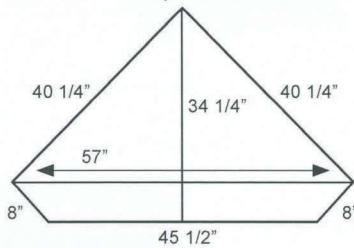

Top View CC3227