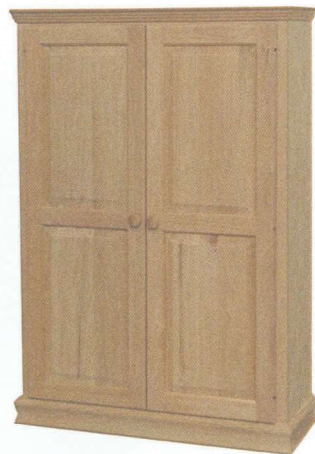

JC2L Cabinet
2 adjustable shelves
37 7/8" w x 48" h x 13" d

LIVING & DINING

Yarbrough Furniture Designs, Inc

All items on this page are also offered in 16" deep. Use /16 to order.

Storage

2451P1/RPD Storage Cabinet
4 adjustable shelves
25 1/2"w x 51 3/4"h x 12 3/4"d