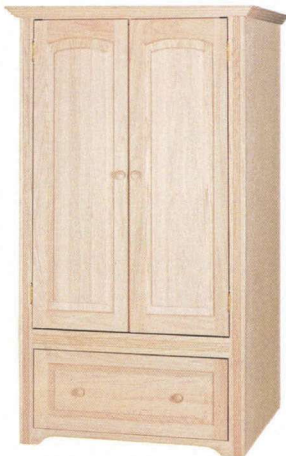

1542 Armoire
40" w x 76" h x 25 3/4" d
2 adjustable shelves, 1 rod

1544 Armoire
40" w x 76" h x 25 3/4" d
1 adjustable shelf, 1 rod

1546 Armoire
40" w x 76" h x 25 3/4" d
2 adjustable shelves, 1 rod

1502 Armoire
51" w x 76" h x 27" d
2 adjustable shelves, 1 rod