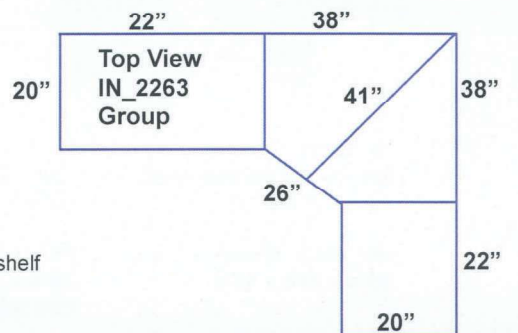

2263/CT/Group
227 Corner Desk
38" w x 5 3/4" h x 32 3/4" d

228 Filing Cabinet
22" w x 30" h x 20" d

229 Printer Stand
22" w x 30" h x 20" d 1 adj. shelf