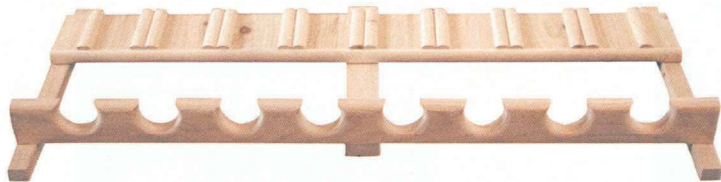

LIVING & DINING

Yarbrough Furniture Designs, Inc

/WINERack