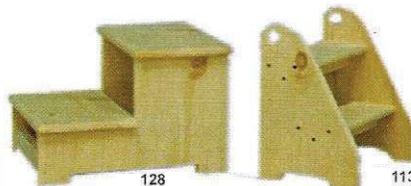

127 Pine Housetop Combo
36w x 60t x 20 1/2d

117 Pine Slat Deacon Bench
37 1/2 w x 28t x 17d

137 Pine Spindle Deacon Bench
37 1/2 w x 28t x 17d

Pine Combo Toybox/Bookcase
112 36w x 60t x 20 1/2d

Beadboard Storage Chest
3014 36w x 23 1/2t x 15 1/2d
Available in Oak, Pine, or Maple