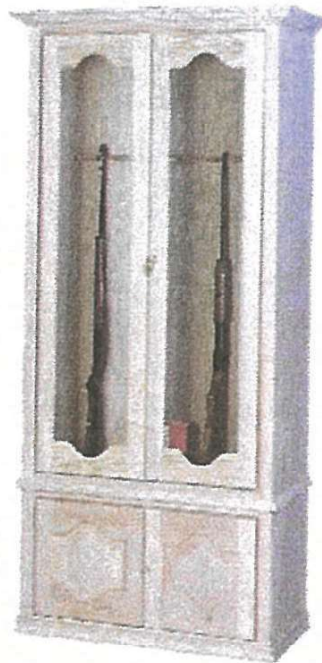

LIVING & DINING

Yarbrough Furniture Designs, Inc

Single Jelly Cabinet

115 1Perm & 2 Adj Shelves
23w x 49t x 11d

Country Cabinet

190 1 Adj Shelf
48w x 30t x 13d
190-33 1 Adj Shelf
33w x 30t x 12 3/4d
190-39 1 Adj Shelf
39w x 30t x 12 3/4d