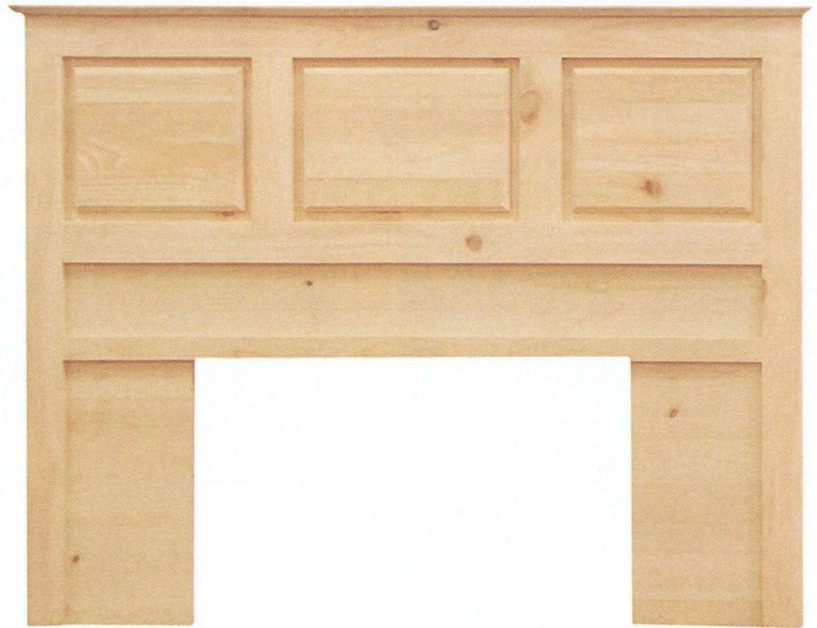

1615 Armoire
33 1/2"w x 60 1/4"h x 17 1/2"d
2 adjustable shelves

1616 Lingerie Chest
25 1/2"w x 55"h x 17 1/2"d

Twin Headboard

1624/T Twin Headboard
43 1/2"w x 46"h x 2 1/4"d

1625/F Full Headboard
59 1/2"w x 46"h x 2 1/4"d