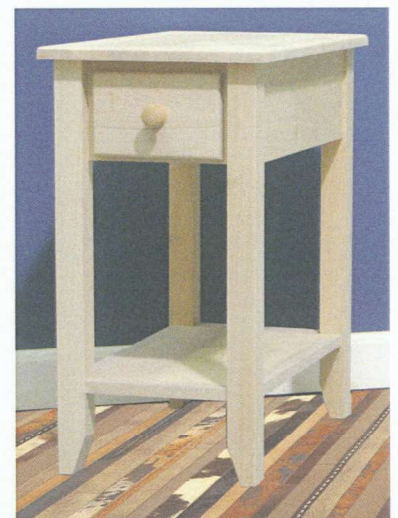

ET_2000_
14 1/2" w x 15" h x 25"tall