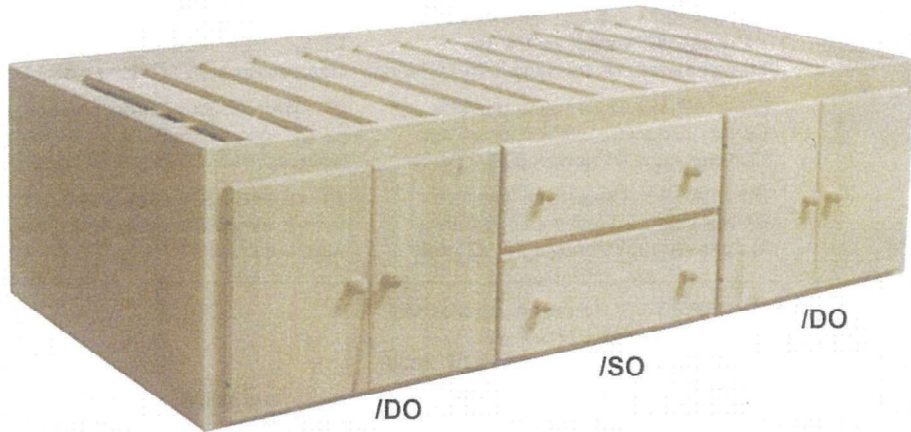

BEDS & HEADBOARDS Yarbrough Furniture Designs, Inc

Available in Oak, Pine & Maple

*FRAMED END PANELS ARE ALSO AVAILABLE FOR CAPTAINS' BEDS. FULL, QUEEN & KING BEDS COME IN TWO PARTS.

CAPTAINS' BED (BD_CAP6) OPTIONS
(Only available for BD_CAP6 Captains' Beds)

BD_CAP6 Shown with the following:
Far left 2 doors, middle 2 standard drawers and far right 2 doors.