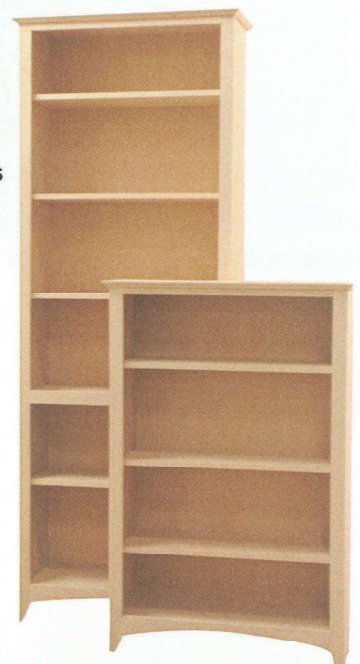

Same molding for all heights

Rosette Rope/RP Top and bottom molding on front only. Shaker/SH Full wrap top molding only.

Bookcases taller than 66" have a permanent shelf 30" from the ground. Bookcases 67" and taller, have no finished top unless specified.

Same molding for all heights

Same molding for all heights

BOOKCASES

Yarbrough Furniture Designs, Inc

TRW Fluted Rope/TFP Full wrap top and bottom molding.

Bookcases taller than 66" have a permanent shelf 30" from the ground. Bookcases 67" and taller, have no finished top unless specified.