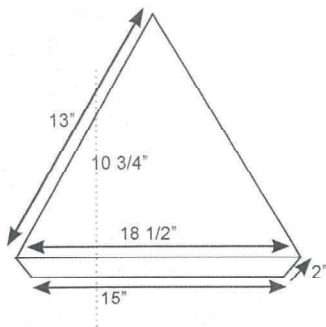

TOP VIEW OF 1100 SERIES

WM_1110 2 adj. shelves
18 1/2"w x 26"h x 10 3/4"d