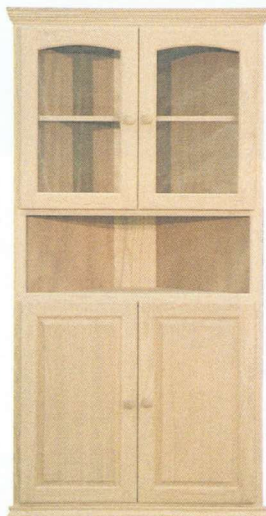

CC_3004 Corner Cabinet
36 3/4"w x 76"h x 16"d