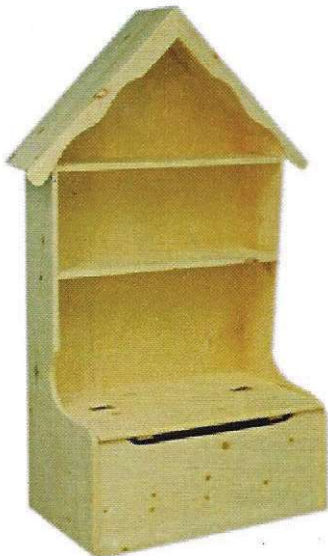

Pine Corner Shelf
110 Plain
110H Hearts
11w x 60t x 11d

106 Pine Slot Stool
107 Pine Heart Stool
9w x 12t x 14d

Pine Table and 2 Benches
108 22w x 21t x 32d

119 Pine Heart Deacon Bench
37 1/2 w x 28t x 17d