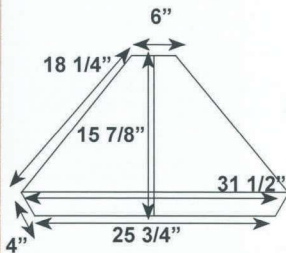

TOP VIEW
2875CC1
2872CC5
Both units are 78" tall