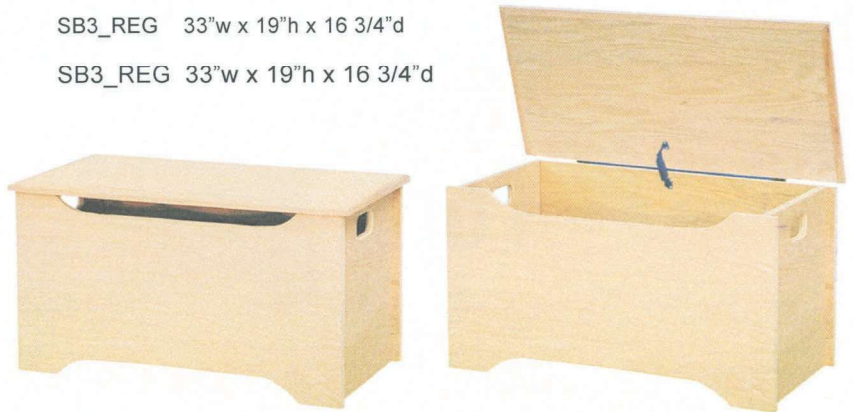

SB3_REG 33"w x 19"h x 16 3/4"d

SB3_REG 33"w x 19"h x 16 3/4"d