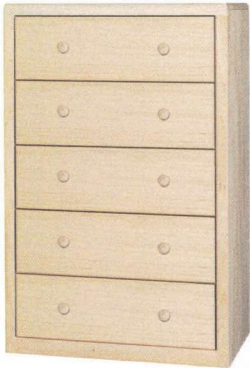

805 Chest of Drawers
32" w x 48 1/4" h x 20" d