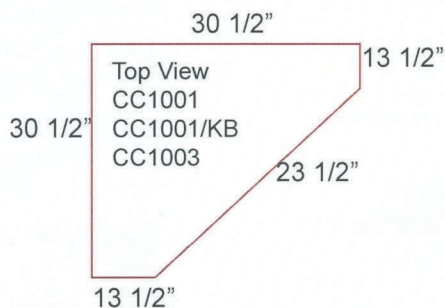

No apron available