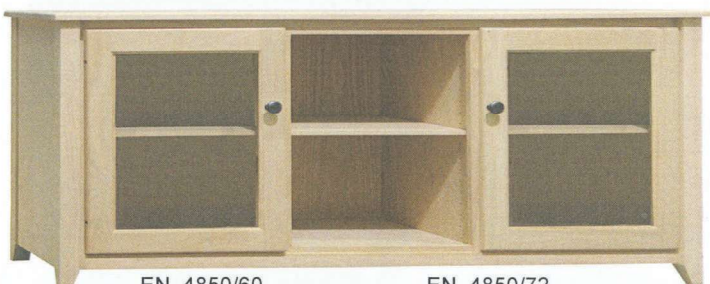

TOP VIEW
BRC191/RPD
BRC192/RPD

EN_4850/60
60" w x 24" h x 16" d
3 adjustable shelves

EN_4850/72
72" w x 24" h x 16" d
3 adjustable shelves