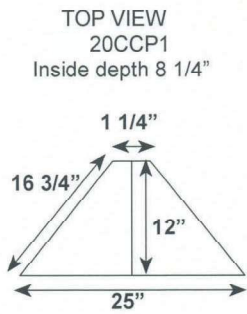

LIVING & DINING

Yarbrough Furniture Designs, Inc

20CCP1
Corner Cabinet 74" tall