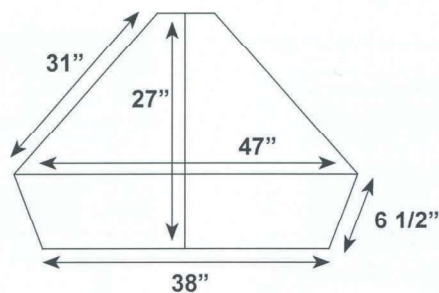

TOP VIEW
BRC321/RPD
BRC322/RPD