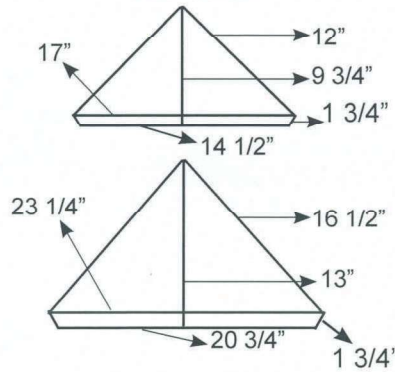

NOTE: Corner unit heights **ONLY** can be in-between standard heights offered. When choosing a non-standard height please use whole numbers only (no fractions) e.g 28"

Corner, CC_
Offered in 12" deep only.

TOP VIEW

Endcap, CC_CAP
Offered in 12" and 16" deep only.

TOP VIEW

L-Shape, L_
Offered in 10", 12", 16" and 20" deep.

30" TOP VIEW

BOOKCASES

Yarbrough Furniture Designs, Inc

Traditional Plywood Bookcases With Arch Glass Doors