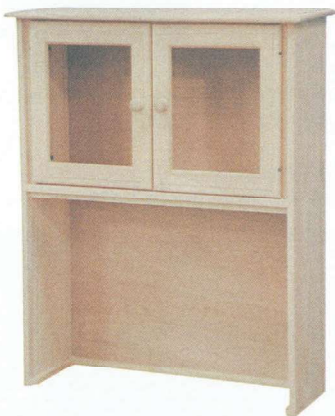

**NO DOORS AVAILABLE
FOR THIS ITEM**

HU1100 Hutch
62"w x 42"h x 11 1/2"d

HU1106 Bi-Level Hutch
55"w x 37"h x 11 1/2"d

Used with CD1106 & CD1106/BF See page 7.

HU1200 Hutch
34 1/2"w x 42"h x 11 1/2"d
Use as topper for CA1000