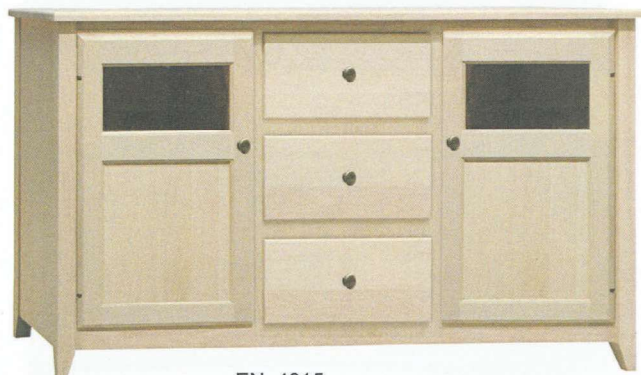

EN_4805
32"w x 30"h x 18"d
1 adjustable shelf