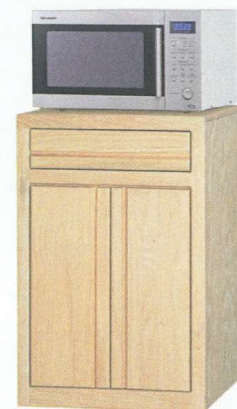

1650 Shaker Buffet
32" w x 34" h x 20 7/8" d
1 adjustable shelf

471 Microwave Stand
24" w x 36" h x 16 1/2" d
1 adjustable shelf